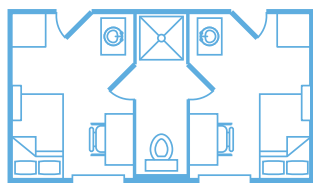

MIDLAND LODGE

Rooms

Location

841

11508 W County Rd
33 Midland, TX 79707

Floor Plan

Premium VIP

- Full In-Suite Bathroom, Shower and Vanity with Sink

Private Room, Shared Bath

- In-Room Sink and Vanity
- Shared Toilet and Shower Area with Adjacent Room

Room Features*

- Clean, Comfortable, Quiet Rooms Designed for Rest
- Private Bath*
- Full-Size Pillow Top Hibernator Sleep System Mattress
- High Thread Count Sheets
- High-Quality Oversized Towels
- Extra-Large Shower
- Ceiling Fan*
- 42" Smart TV, In-Room Cable with Premium Channels*
- Desk and Chair
- Individual Climate Control

* Features in select rooms only

Lodge Features

- Proximity to Project Sites
- Friendly and Professional Staff On Site 24/7
- Variety of Delicious Menu Options Hand-Crafted by Culinary-Trained Chefs
- 24/7 Grab-and-Go Food Options
- Twice Weekly Housekeeping Services
- Free Laundry Facilities
- State-of-the-Art Fitness Room
- Recreation Rooms
- Private Meeting Room
- Campus-Wide High Speed WiFi
- 24/7 Safety Culture
- Frac Shack Dining Facility