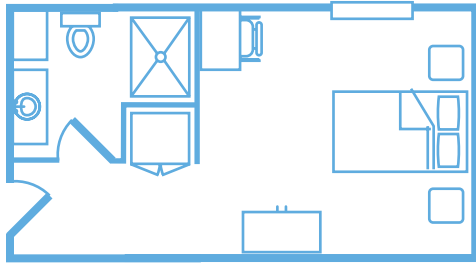


MIDLAND EAST LODGE

Rooms

Location

168

2005 N County Road 1110
Midland, TX 79706-2178

Floor Plan:

Standard VIP

- Full In-Suite Bathroom, Shower and Vanity with Sink

Room Features

- Clean, Comfortable, Quiet Rooms Designed for Rest
- Private Bath
- Hibernator Sleep System Mattress
- High Thread Count Sheets
- High-Quality Oversized Towels
- Extra-Large Shower
- Ceiling Fan
- 42" Smart TV, In-Room Cable with Premium Channels
- Desk and Chair
- Individual Climate Control