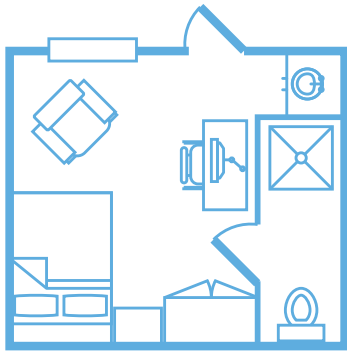

MENTONE WOLF LODGE

Beds

530

Location

991 County Road
300 Mentone, TX
79754

Floor Plan: Premium VIP

Room Features

- Clean, Comfortable, Quiet Rooms Designed for Rest
- Private Bath
- Full-Size Pillow Top Hibernator Sleep System Mattress
- High Thread Count Sheets
- High-Quality Oversized Towels
- Extra-Large Shower
- Ceiling Fan
- 42" Smart TV, In-Room Cable with Premium Channels
- Desk and Chair
- Individual Climate Control