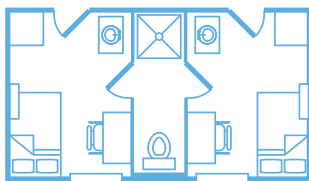

Floor Plans

Standard VIP

- Full In-Suite Bathroom, Shower and Vanity with Sink

Premium VIP

- Extra-Large Shower

Private Room, Shared Bath

- In-Room Sink and Vanity
- Shared Toilet and Shower Area with Adjacent Room