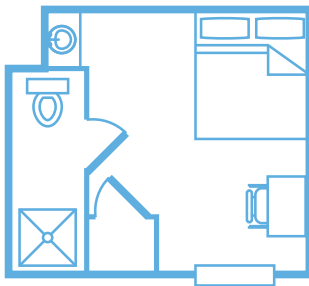

# KERMIT NORTH LODGE

Rooms

180

Location

549 E. Highway 115  
Kermit, TX 79745

## Floor Plan:

## Room Features

- Clean, Comfortable, Quiet Rooms Designed for Rest
- Private Bath
- Full-Size Pillow Top Hibernator Sleep System Mattress
- High Thread Count Sheets
- High-Quality Oversized Towels
- Extra-Large Shower
- Ceiling Fan
- 42" Smart TV, In-Room Cable with Premium Channels
- Desk and Chair
- Individual Climate Control