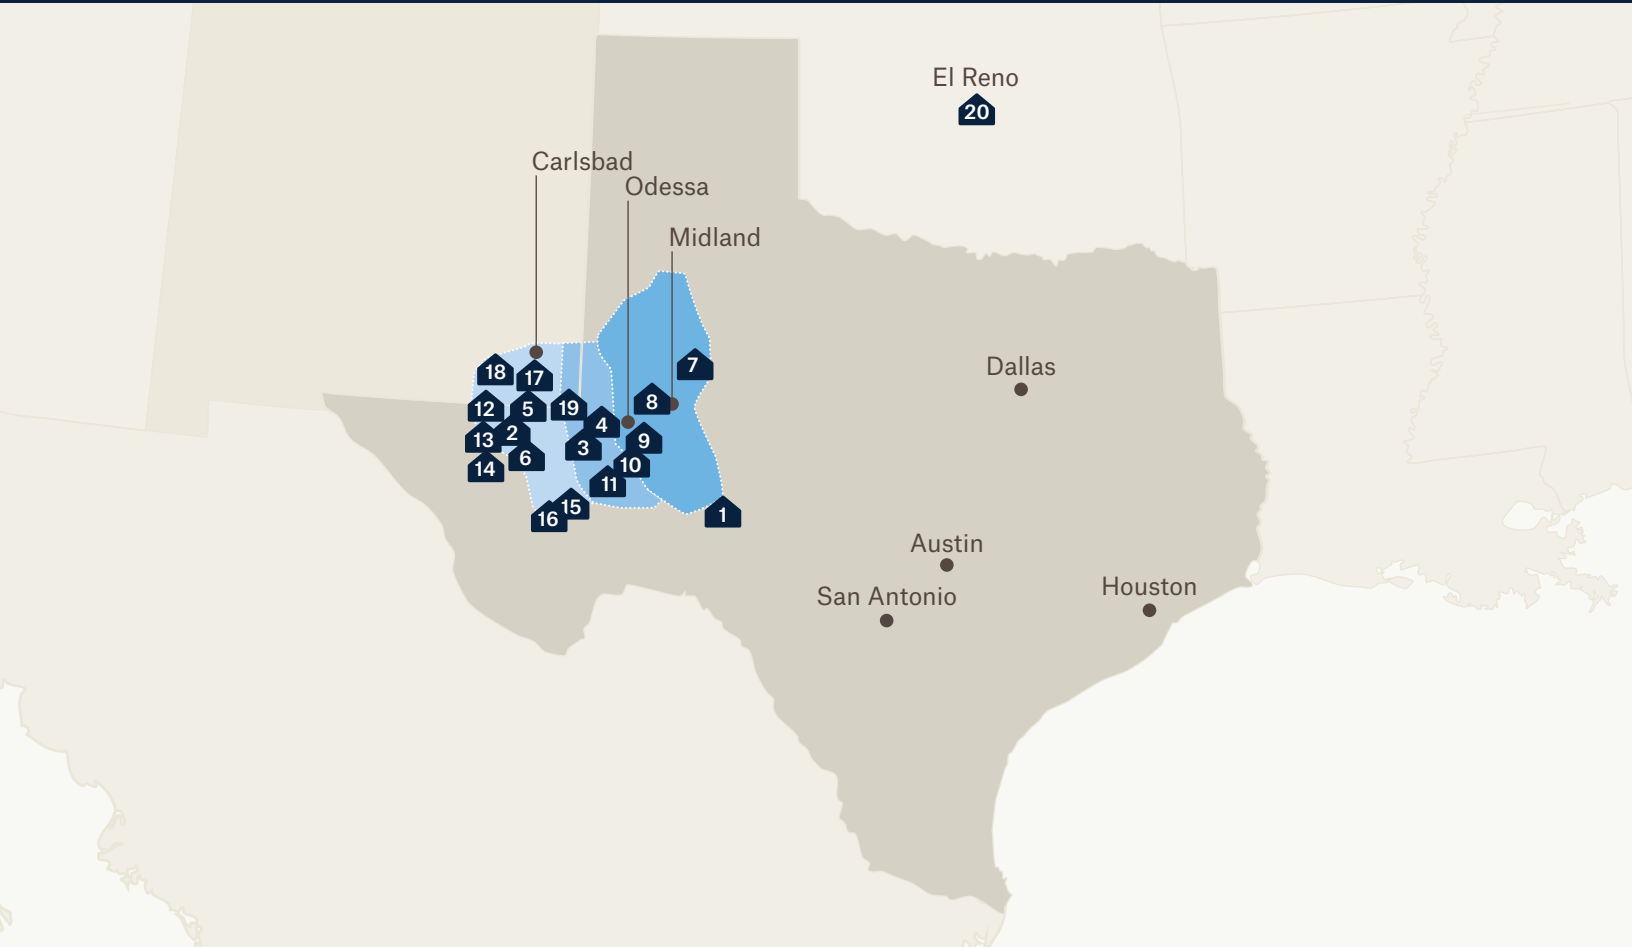

THE LARGEST NETWORK OF TURNKEY WORKFORCE LODGING IN THE U.S. AND PERMIAN BASIN

REST ASSURED

At Target Hospitality, we work to help our customers throughout the world achieve their full potential. We know that keeping your workers safe, comfortable and well fed is what keeps things going. That is why Target Hospitality provides an experience that keeps your workforce not just on the job but on the ball.

TEXAS

1. Barnhart Lodge
2. Delaware Orla Lodge
3. Kermit Lodge
4. Kermit North
5. Mentone Skillman Station
6. Mentone Wolf Lodge
7. Midland East Lodge
8. Midland Lodge
9. Odessa Lodge East
10. Odessa Lodge FTSI
11. Odessa Lodge West
12. Orla El Capitan Lodge
13. Orla Lodge North
14. Orla Lodge South

15. Pecos Lodge North
16. Pecos Lodge South

NEW MEXICO

17. Carlsbad Lodge
18. Seven Rivers Lodge
19. Jal Lodge

OKLAHOMA

20. El Reno Lodge