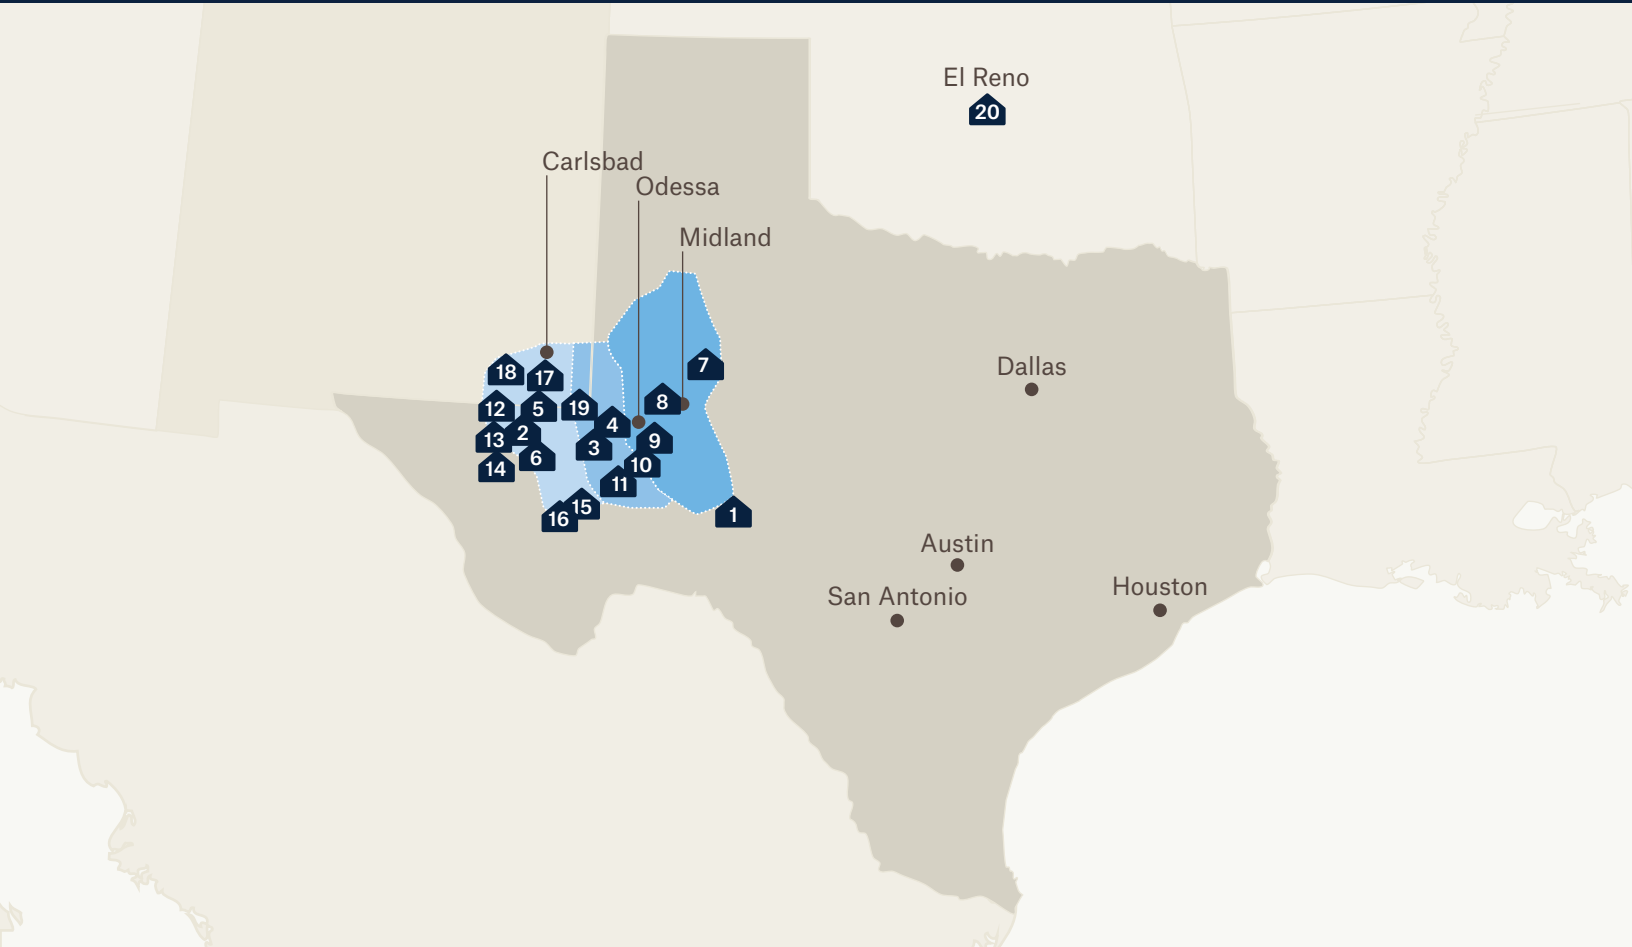

THE LARGEST NETWORK OF TURNKEY WORKFORCE LODGING IN THE U.S. AND PERMIAN BASIN

REST ASSURED

At Target Hospitality, we work to help our customers throughout the world achieve their full potential. We know that keeping your workers safe, comfortable and well fed is what keeps things going. That is why Target Hospitality provides an experience that keeps your workforce not just on the job but on the ball.

TEXAS

1. Barnhart Lodge
2. Delaware Orla Lodge
3. Kermit Lodge
4. Kermit North
5. Mentone Skillman Station
6. Mentone Wolf Lodge
7. Midland East Lodge
8. Midland Lodge
9. Odessa Lodge East
10. Odessa Lodge FTSI
11. Odessa Lodge West
12. Orla El Capitan Lodge
13. Orla Lodge North
14. Orla Lodge South

15. Pecos Lodge North
16. Pecos Lodge South

NEW MEXICO

17. Carlsbad Lodge
18. Seven Rivers Lodge
19. Jal Lodge

OKLAHOMA

20. El Reno Lodge