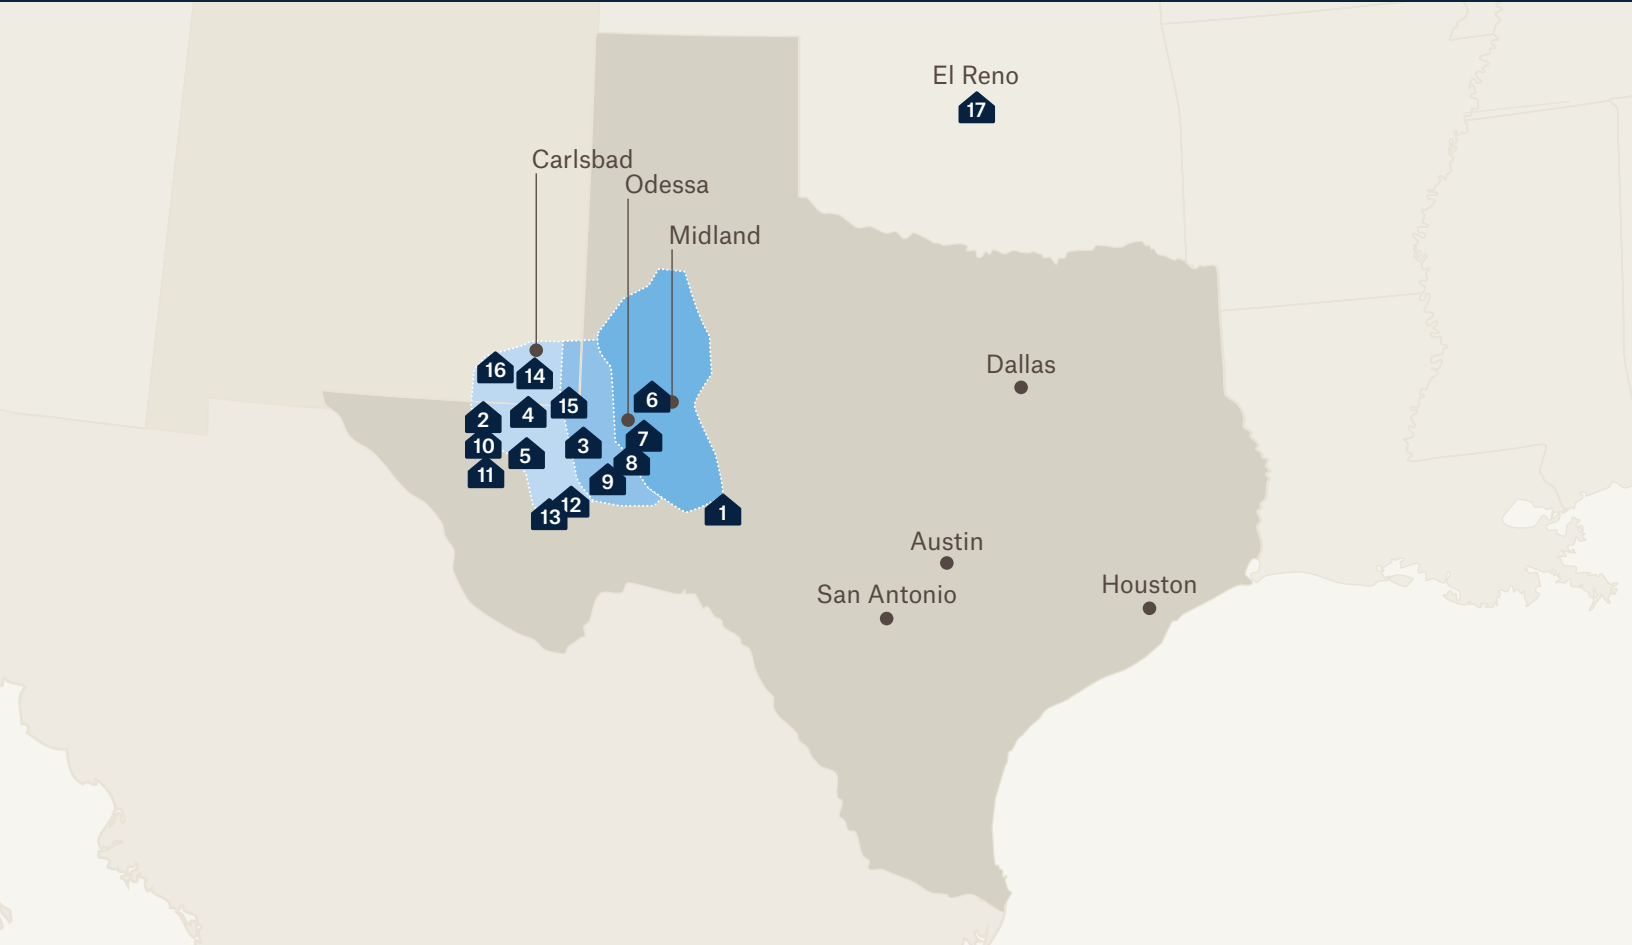

# SEVEN RIVERS LODGE

Beds

500

Location

3201 Boyd Drive  
Carlsbad, NM 88220

# THE LARGEST NETWORK OF TURNKEY WORKFORCE LODGING IN THE U.S. AND PERMIAN BASIN

## NEW MEXICO

14. Carlsbad Lodge
15. Jal Lodge
16. Seven Rivers Lodge

## OKLAHOMA

17. El Reno Lodge