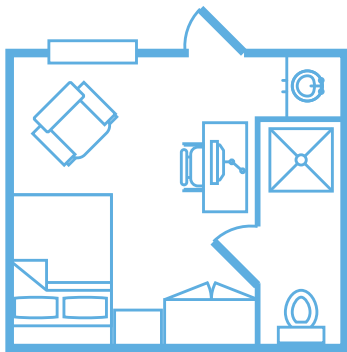

# SEVEN RIVERS LODGE

Beds

500

Location

3201 Boyd Drive  
Carlsbad, NM 88220

## Floor Plan: Premium VIP