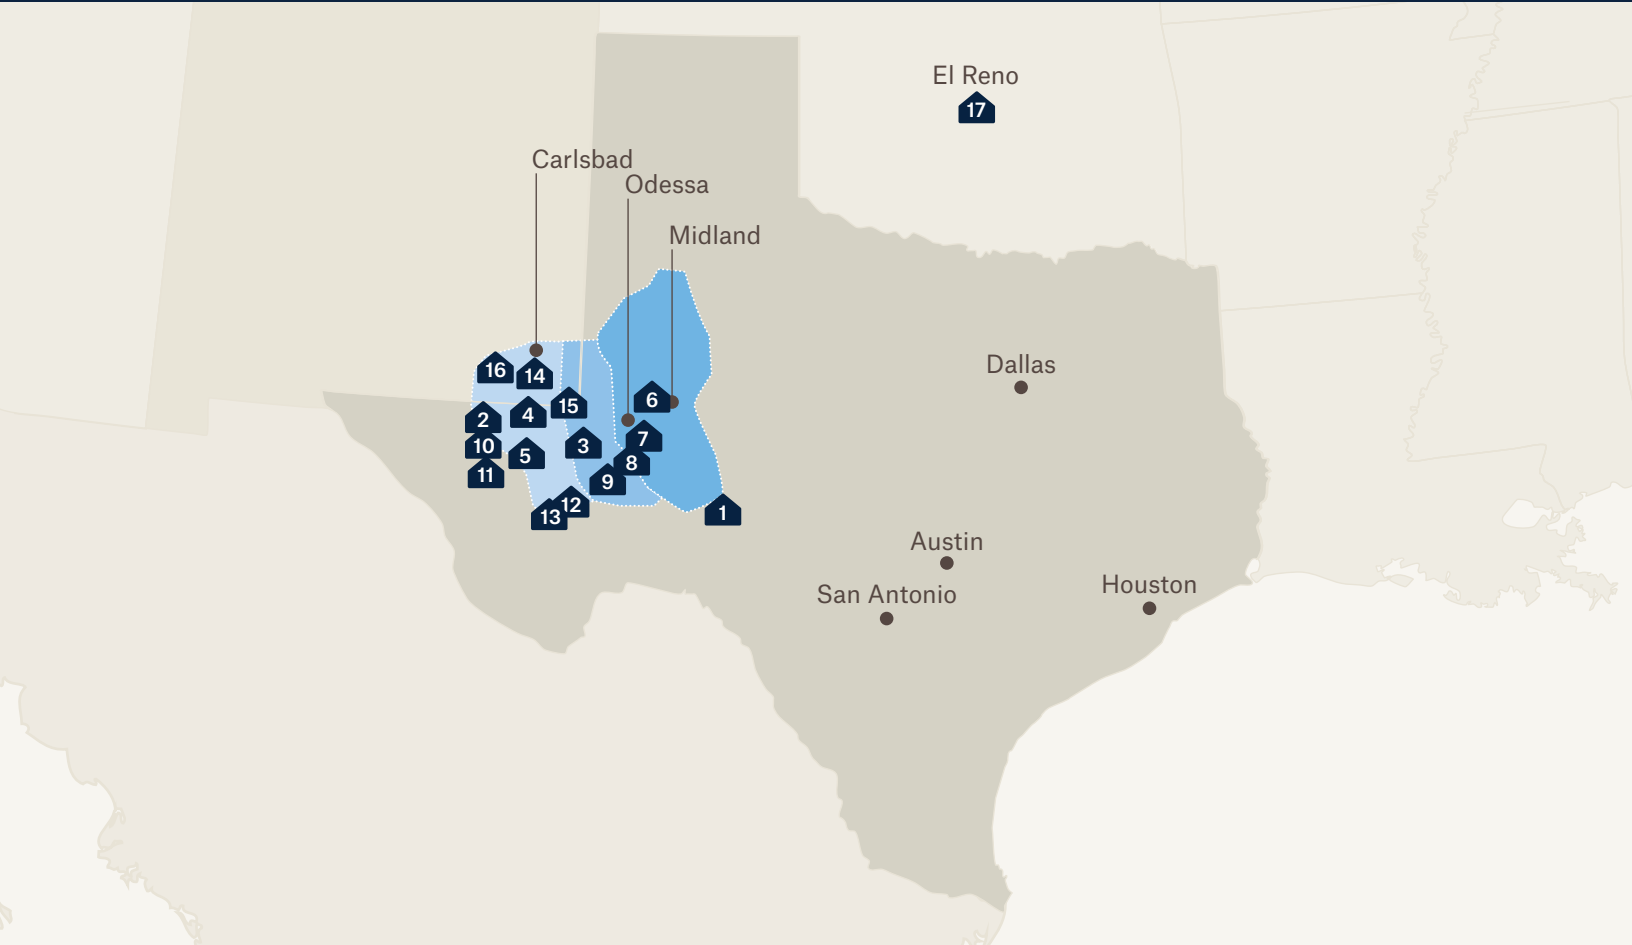


PECOS LODGE NORTH

Rooms

815

Location

2310 S. Teague
Pecos, TX 79772

Beds

982

Types of Beds

THE LARGEST NETWORK OF TURNKEY WORKFORCE LODGING IN THE U.S. AND PERMIAN BASIN

REST ASSURED

At Target Lodging, we work to help our customers throughout the world achieve their full potential. We know that keeping your workers safe, comfortable and well fed is what keeps things going. That is why Target Lodging provides an experience that keeps your workforce not just on the job but on the ball.

TEXAS

1. Barnhart Lodge
2. Delaware Orla Lodge
3. Kermit Lodge
4. Mentone Skillman Station
5. Mentone Wolf Lodge
6. Midland Lodge
7. Odessa Lodge East
8. Odessa Lodge FTSI
9. Odessa Lodge West
10. Orla Lodge North
11. Orla Lodge South
12. Pecos Lodge North
13. Pecos Lodge South

NEW MEXICO

14. Carlsbad Lodge
15. Jal Lodge
16. Seven Rivers Lodge

OKLAHOMA

17. El Reno Lodge