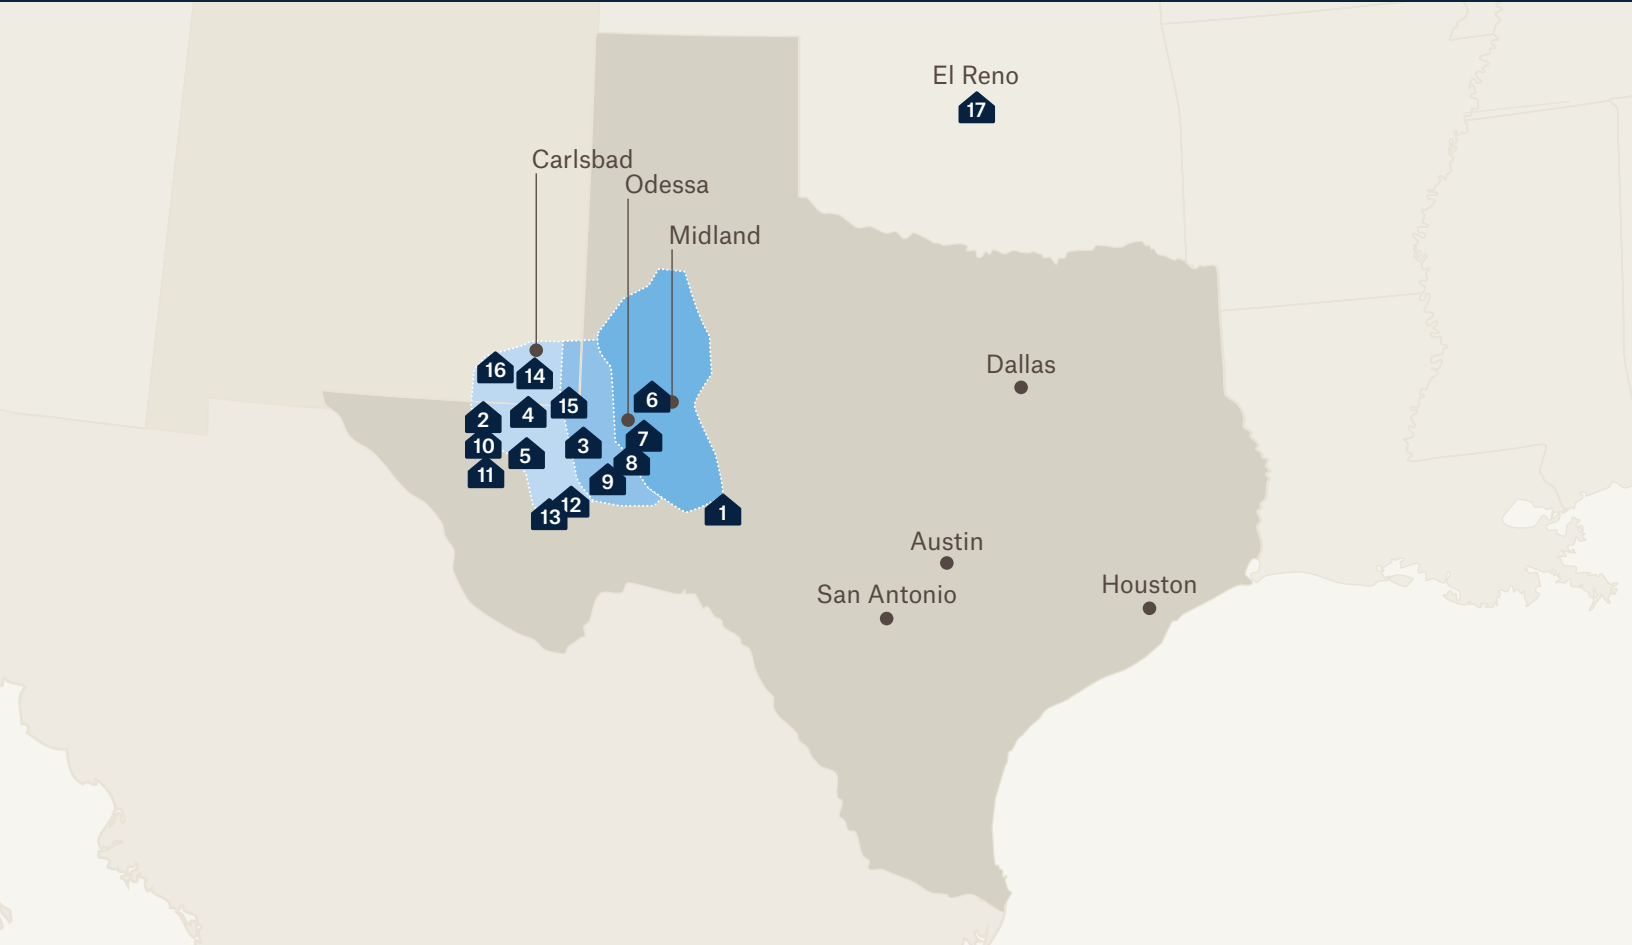

# THE LARGEST NETWORK OF TURNKEY WORKFORCE LODGING IN THE U.S. AND PERMIAN BASIN

## TEXAS

1. Barnhart Lodge
2. Delaware Orla Lodge
3. Kermit Lodge
4. Mentone Skillman Station
5. Mentone Wolf Lodge
6. Midland Lodge
7. Odessa Lodge East
8. Odessa Lodge FTSI
9. Odessa Lodge West
10. Orla Lodge North
11. Orla Lodge South
12. Pecos Lodge North
13. Pecos Lodge South

## NEW MEXICO

14. Carlsbad Lodge
15. Jal Lodge
16. Seven Rivers Lodge

## OKLAHOMA

17. El Reno Lodge