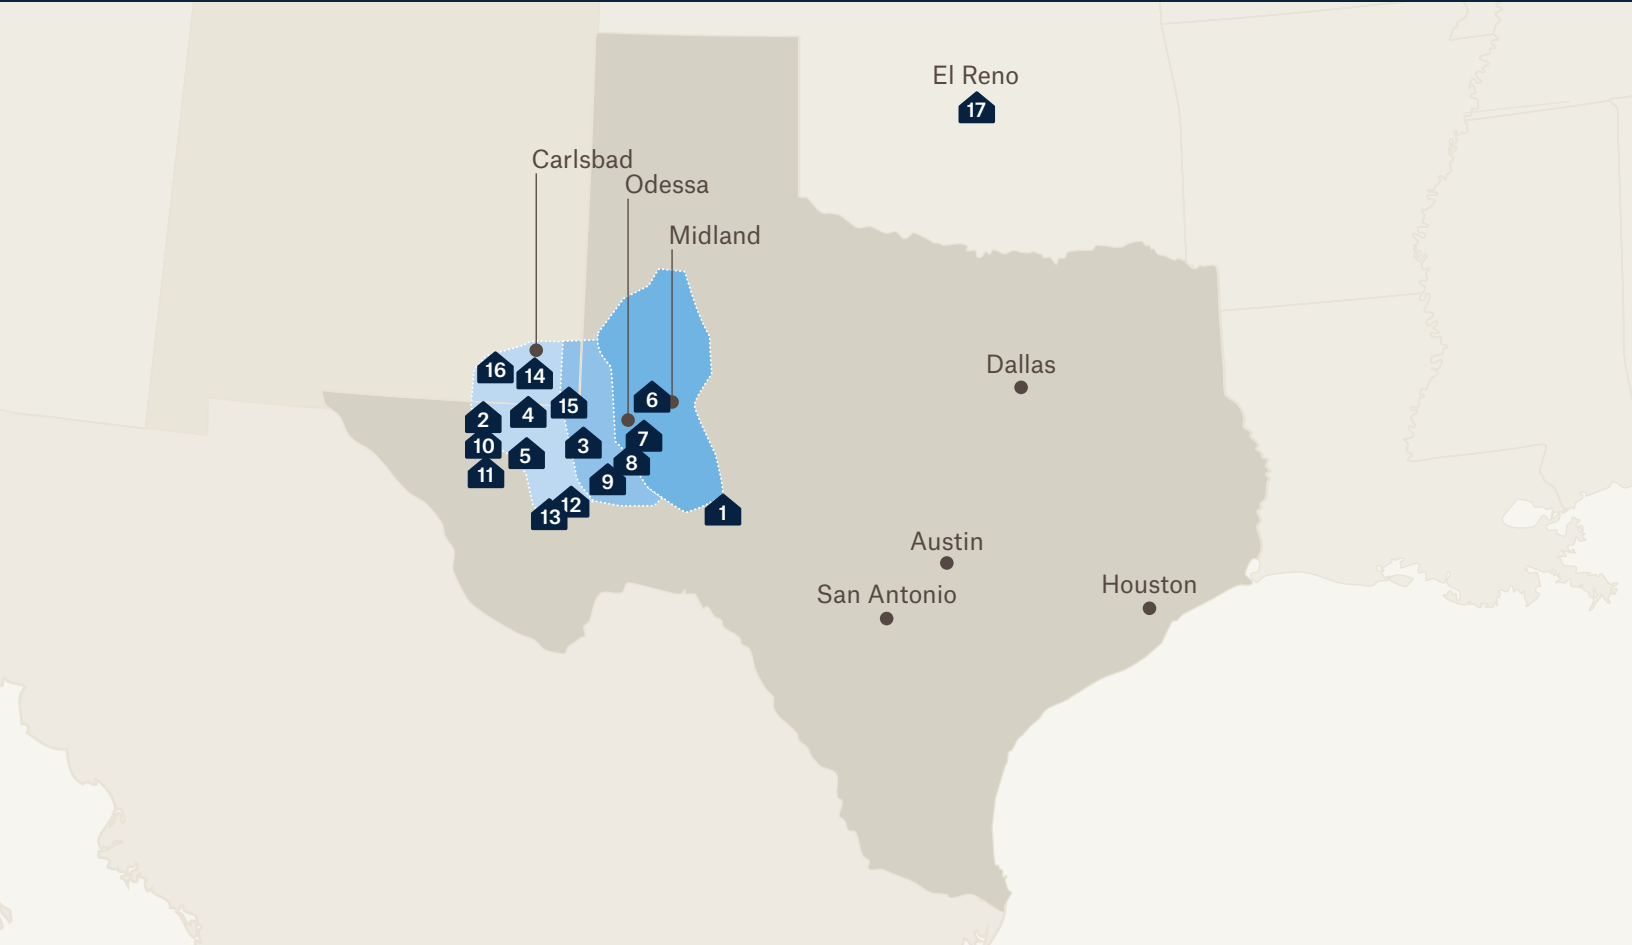

THE LARGEST NETWORK OF TURNKEY WORKFORCE LODGING IN THE U.S. AND PERMIAN BASIN

REST ASSURED

At Target Lodging, we work to help our customers throughout the world achieve their full potential. We know that keeping your workers safe, comfortable and well fed is what keeps things going. That is why Target Lodging provides an experience that keeps your workforce not just on the job but on the ball.

TEXAS

1. Barnhart Lodge
2. Delaware Orla Lodge
3. Kermit Lodge
4. Mentone Skillman Station
5. Mentone Wolf Lodge
6. Midland Lodge
7. Odessa Lodge East
8. Odessa Lodge FTSI
9. Odessa Lodge West
10. Orla Lodge North
11. Orla Lodge South
12. Pecos Lodge North
13. Pecos Lodge South

NEW MEXICO

14. Carlsbad Lodge
15. Jal Lodge
16. Seven Rivers Lodge

OKLAHOMA

17. El Reno Lodge