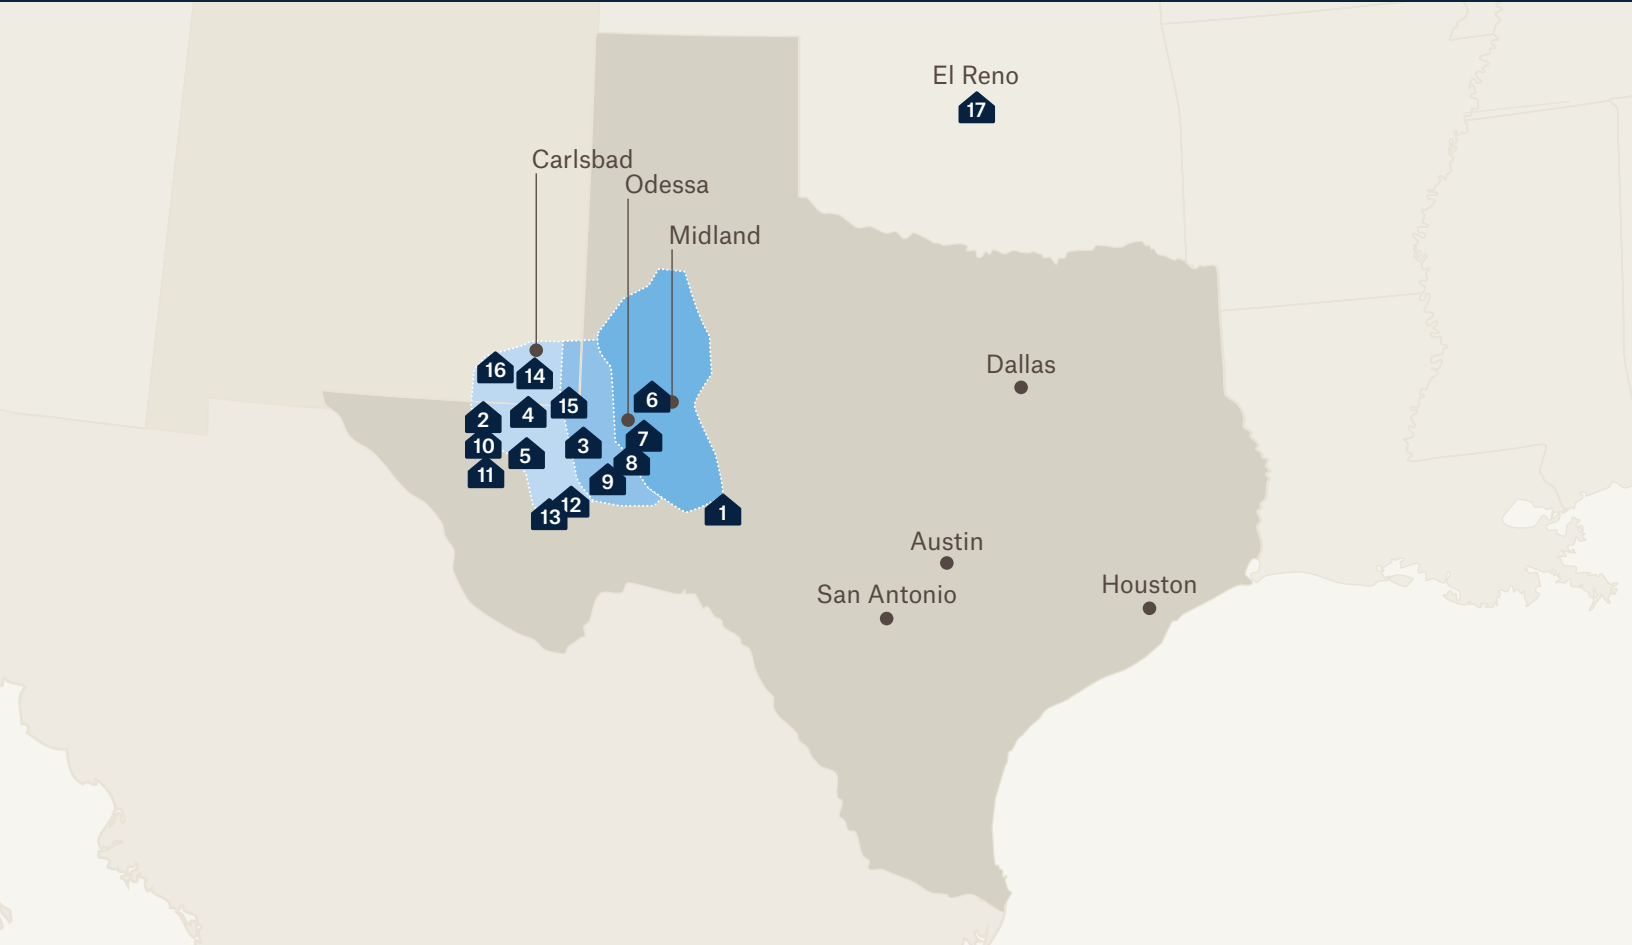

# THE LARGEST NETWORK OF TURNKEY WORKFORCE LODGING IN THE U.S. AND PERMIAN BASIN

## NEW MEXICO

14. Carlsbad Lodge
15. Jal Lodge
16. Seven Rivers Lodge