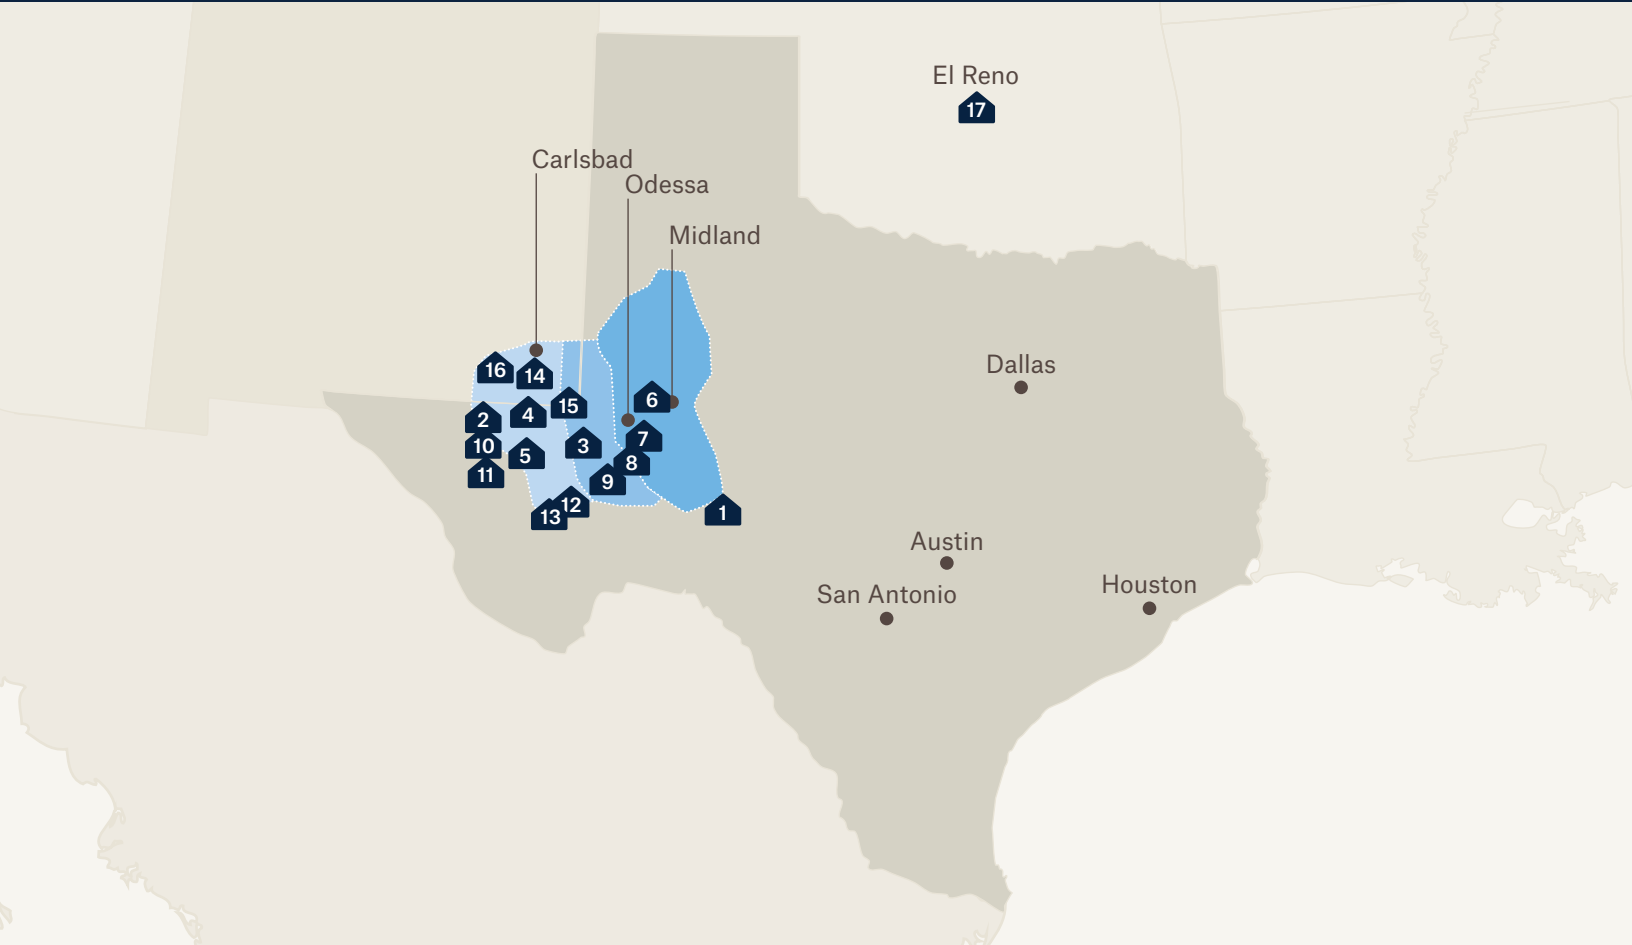

# KERMIT LODGE

---

Rooms

126

Location

549 E Highway 115  
Kermit TX 79745

---

Beds

# THE LARGEST NETWORK OF TURNKEY WORKFORCE LODGING IN THE U.S. AND PERMIAN BASIN

## NEW MEXICO

14. Carlsbad Lodge
15. Jal Lodge
16. Seven Rivers Lodge

## OKLAHOMA

17. El Reno Lodge