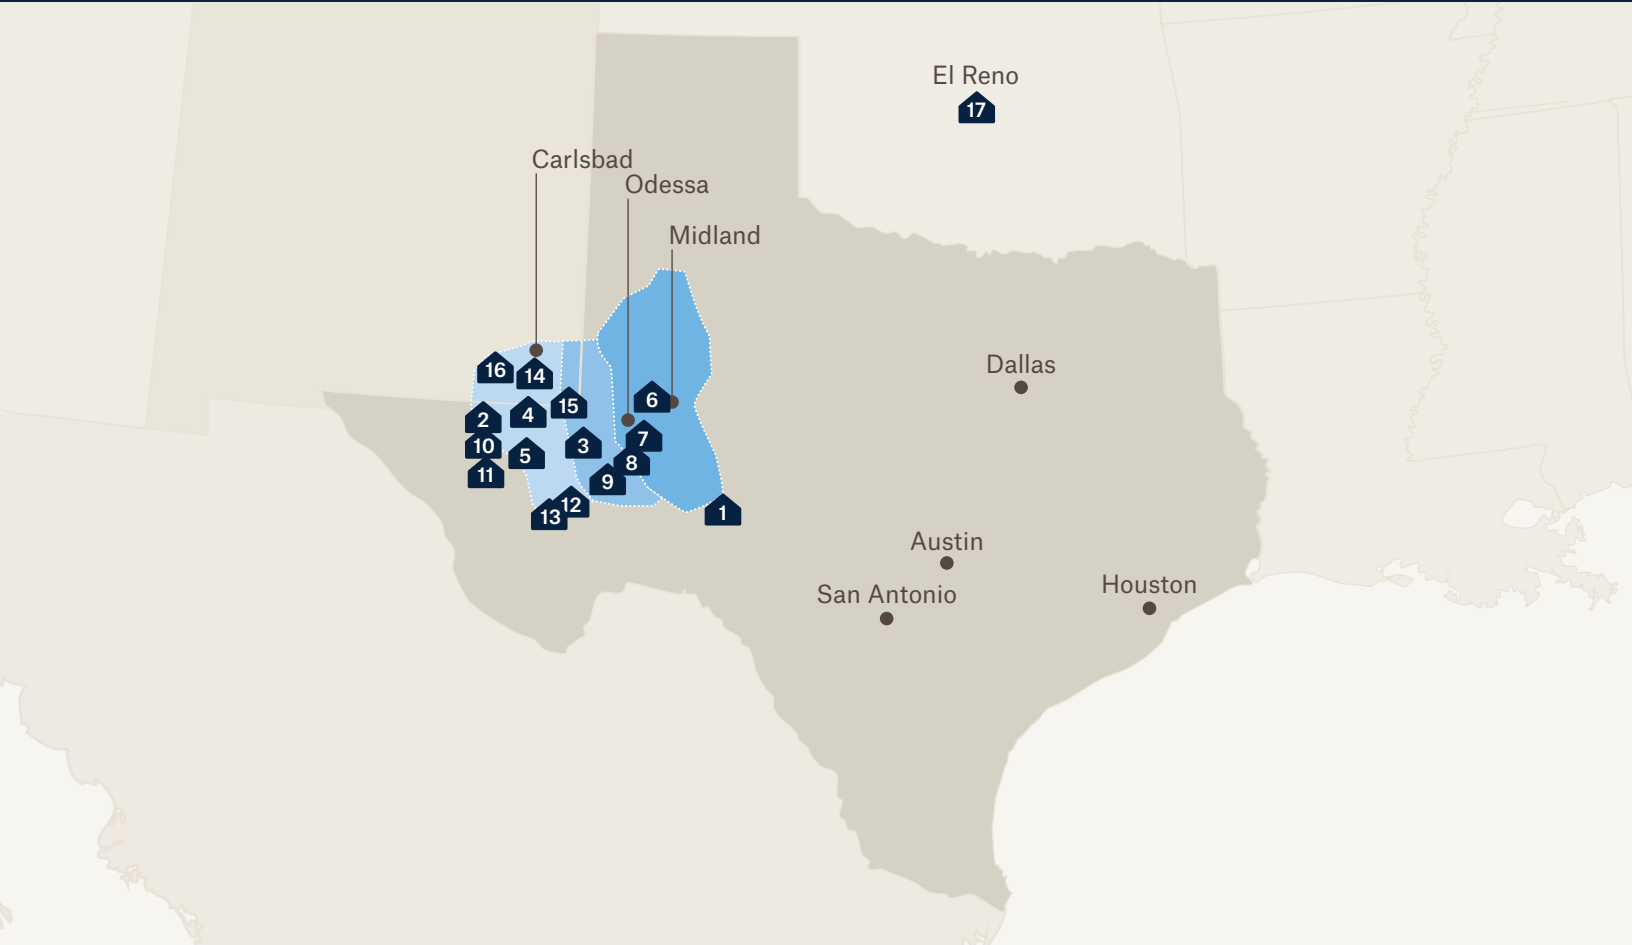


JAL LODGE

Rooms

466

Location

218 Whitworth Drive
Jal, NM 88252

Beds

626

Types of Beds

THE LARGEST NETWORK OF TURNKEY WORKFORCE LODGING IN THE U.S. AND PERMIAN BASIN

REST ASSURED

At Target Lodging, we work to help our customers throughout the world achieve their full potential. We know that keeping your workers safe, comfortable and well fed is what keeps things going. That is why Target Lodging provides an experience that keeps your workforce not just on the job but on the ball.

TEXAS

1. Barnhart Lodge
2. Delaware Orla Lodge
3. Kermit Lodge
4. Mentone Skillman Station
5. Mentone Wolf Lodge
6. Midland Lodge
7. Odessa Lodge East
8. Odessa Lodge FTSI
9. Odessa Lodge West
10. Orla Lodge North
11. Orla Lodge South
12. Pecos Lodge North
13. Pecos Lodge South

NEW MEXICO

14. Carlsbad Lodge
15. Jal Lodge
16. Seven Rivers Lodge

OKLAHOMA

17. El Reno Lodge