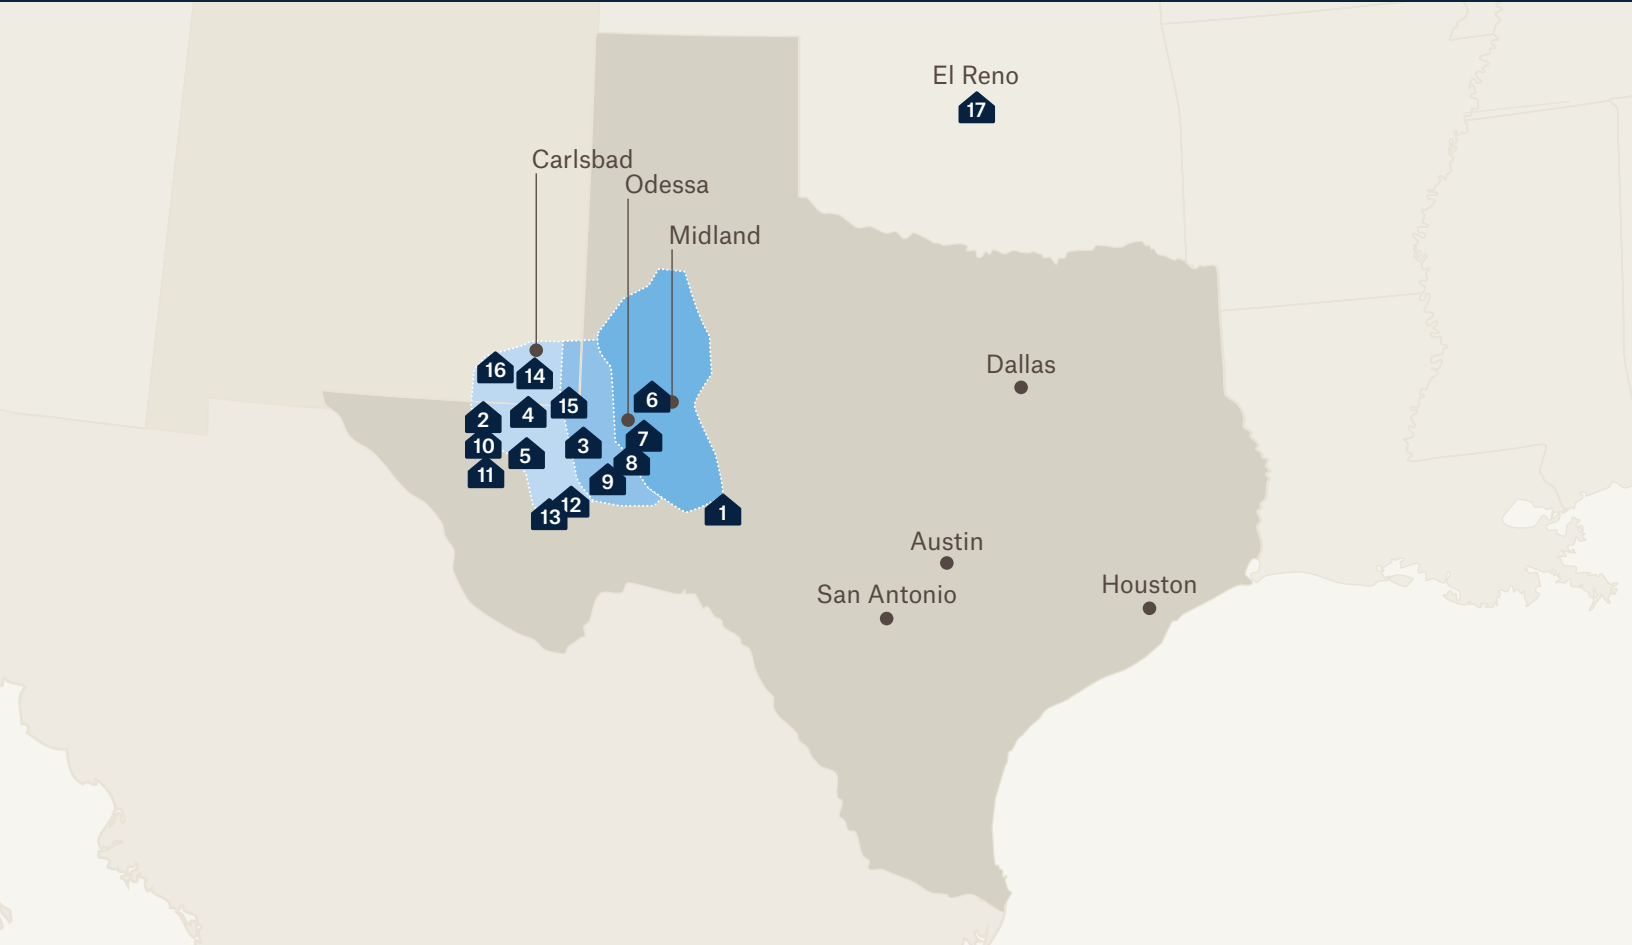


EL RENO LODGE

Rooms

345

Location

1621 Babcock Drive
El Reno, OK 73036

Beds

458

Types of Beds

THE LARGEST NETWORK OF TURNKEY WORKFORCE LODGING IN THE U.S. AND PERMIAN BASIN

REST ASSURED

At Target Lodging, we work to help our customers throughout the world achieve their full potential. We know that keeping your workers safe, comfortable and well fed is what keeps things going. That is why Target Lodging provides an experience that keeps your workforce not just on the job but on the ball.

TEXAS

1. Barnhart Lodge
2. Delaware Orla Lodge
3. Kermit Lodge
4. Mentone Skillman Station
5. Mentone Wolf Lodge
6. Midland Lodge
7. Odessa Lodge East
8. Odessa Lodge FTSI
9. Odessa Lodge West
10. Orla Lodge North
11. Orla Lodge South
12. Pecos Lodge North
13. Pecos Lodge South

NEW MEXICO

14. Carlsbad Lodge
15. Jal Lodge
16. Seven Rivers Lodge

OKLAHOMA

17. El Reno Lodge