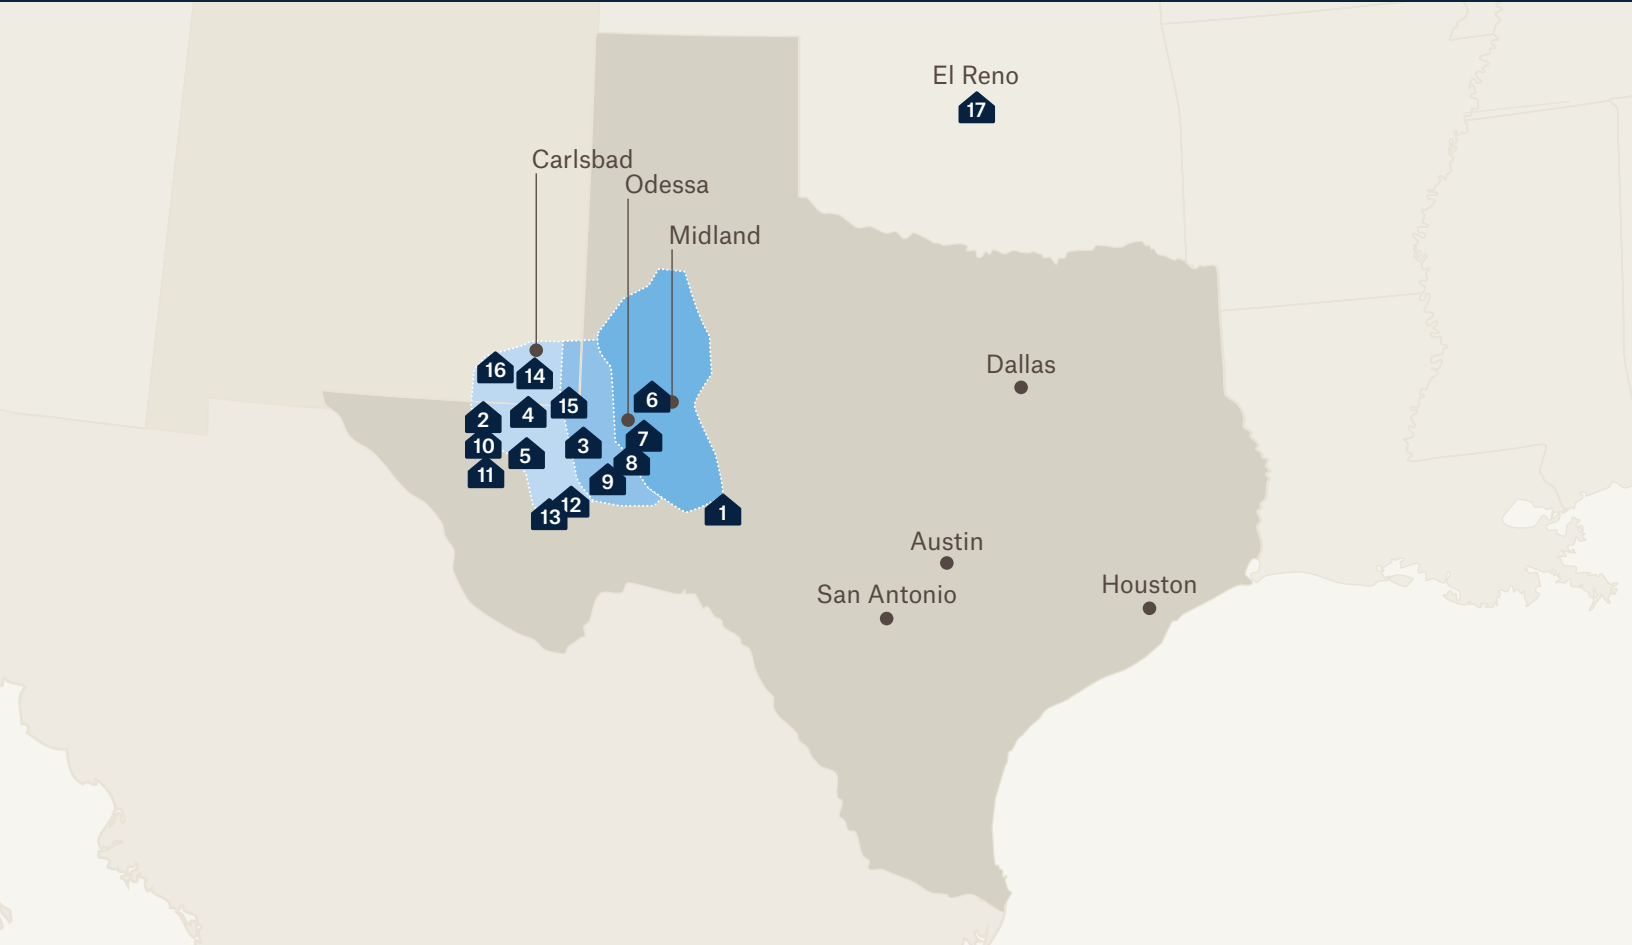


DELAWARE ORLA LODGE

Rooms

425

Location

4281 US Highway 285 N
Orla, TX 79770

Beds

465

Types of Beds

THE LARGEST NETWORK OF TURNKEY WORKFORCE LODGING IN THE U.S. AND PERMIAN BASIN

REST ASSURED

At Target Lodging, we work to help our customers throughout the world achieve their full potential. We know that keeping your workers safe, comfortable and well fed is what keeps things going. That is why Target Lodging provides an experience that keeps your workforce not just on the job but on the ball.

TEXAS

1. Barnhart Lodge
2. Delaware Orla Lodge
3. Kermit Lodge
4. Mentone Skillman Station
5. Mentone Wolf Lodge
6. Midland Lodge
7. Odessa Lodge East
8. Odessa Lodge FTSI
9. Odessa Lodge West
10. Orla Lodge North
11. Orla Lodge South
12. Pecos Lodge North
13. Pecos Lodge South

NEW MEXICO

14. Carlsbad Lodge
15. Jal Lodge
16. Seven Rivers Lodge

OKLAHOMA

17. El Reno Lodge