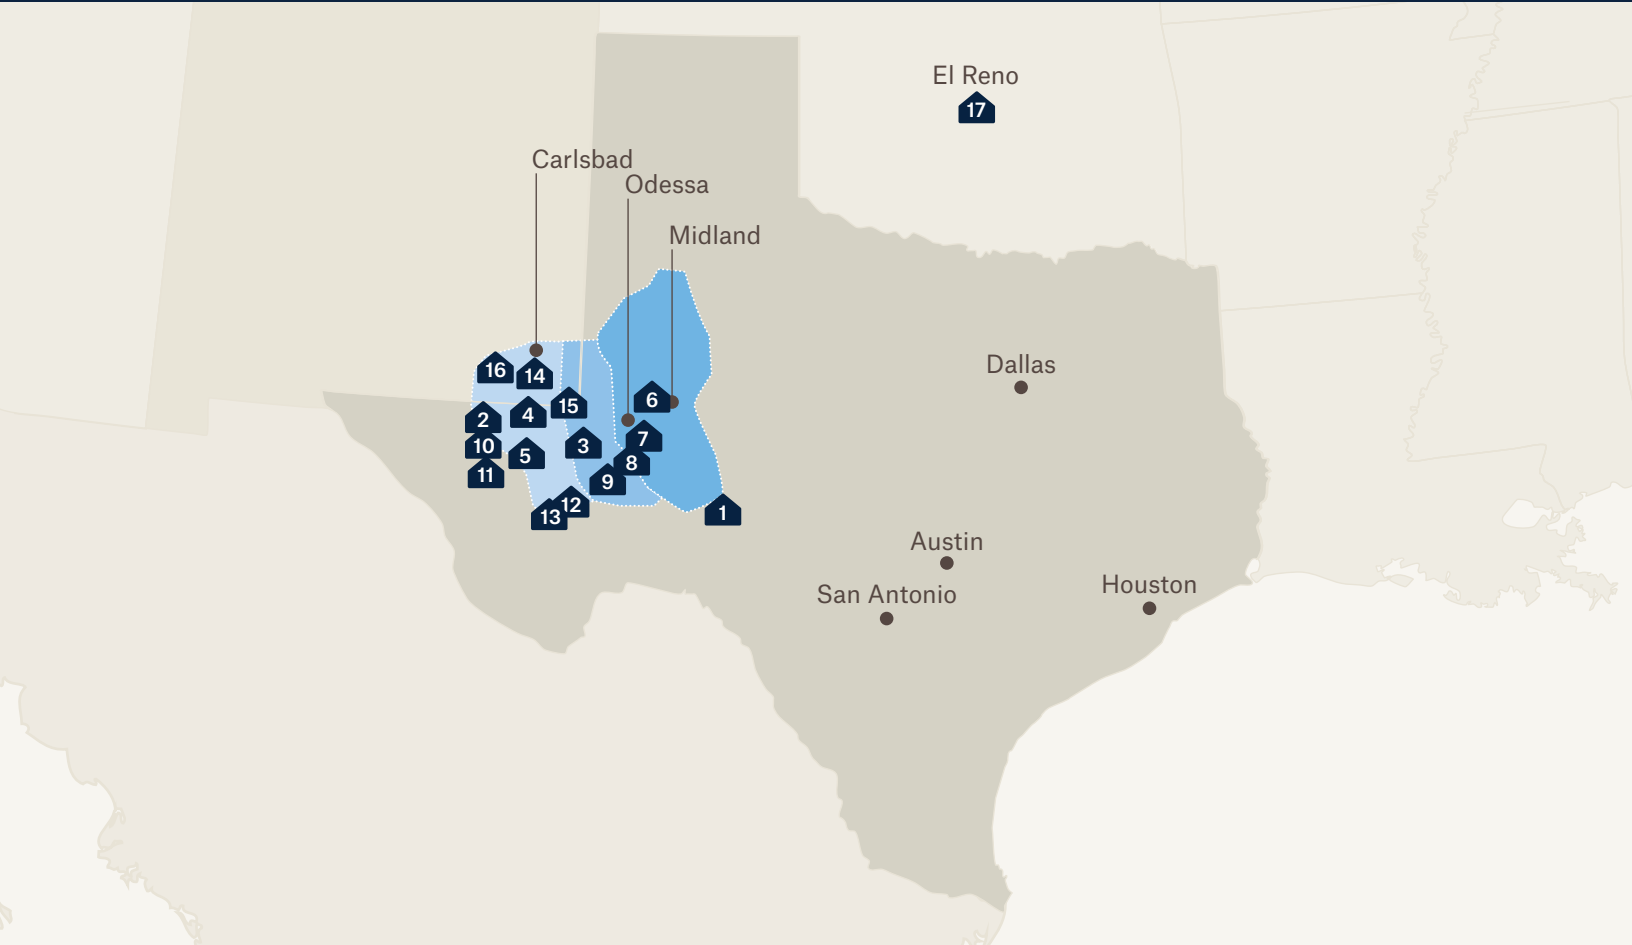


BARNHART LODGE

Rooms

96

Location

828 Texas Street
Barnhart, TX 76930

Beds

192

Types of Beds

THE LARGEST NETWORK OF TURNKEY WORKFORCE LODGING IN THE U.S. AND PERMIAN BASIN

REST ASSURED

At Target Lodging, we work to help our customers throughout the world achieve their full potential. We know that keeping your workers safe, comfortable and well fed is what keeps things going. That is why Target Lodging provides an experience that keeps your workforce not just on the job but on the ball.

TEXAS

1. Barnhart Lodge
2. Delaware Orla Lodge
3. Kermit Lodge
4. Mentone Skillman Station
5. Mentone Wolf Lodge
6. Midland Lodge
7. Odessa Lodge East
8. Odessa Lodge FTSI
9. Odessa Lodge West
10. Orla Lodge North
11. Orla Lodge South
12. Pecos Lodge North
13. Pecos Lodge South

NEW MEXICO

14. Carlsbad Lodge
15. Jal Lodge
16. Seven Rivers Lodge

OKLAHOMA

17. El Reno Lodge