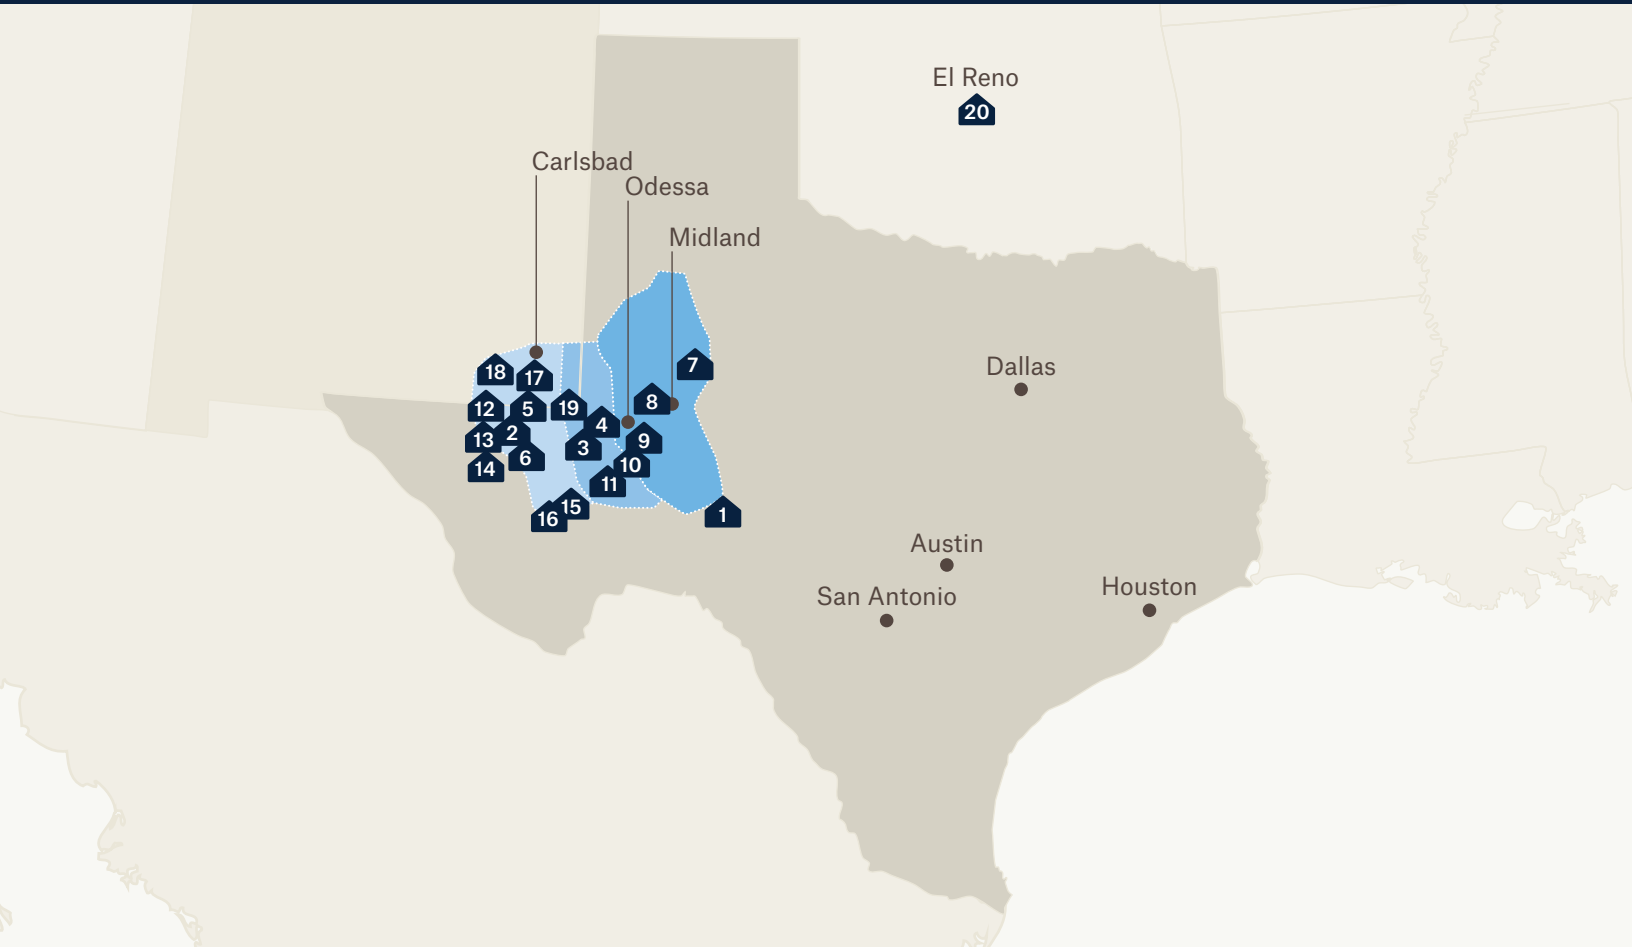

# THE LARGEST NETWORK OF TURNKEY WORKFORCE LODGING IN THE U.S. AND PERMIAN BASIN

## TEXAS

1. Barnhart Lodge
2. Delaware Orla Lodge
3. Kermit Lodge
4. Kermit North
5. Mentone Skillman Station
6. Mentone Wolf Lodge
7. Midland East Lodge
8. Midland Lodge
9. Odessa Lodge East
10. Odessa Lodge FTSI
11. Odessa Lodge West
12. Orla El Capitan Lodge
13. Orla Lodge North
14. Orla Lodge South

## NEW MEXICO

17. Carlsbad Lodge
18. Seven Rivers Lodge
19. Jal Lodge

## OKLAHOMA

20. El Reno Lodge