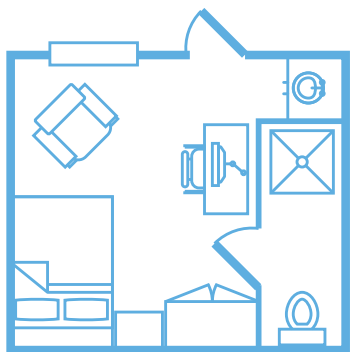

# SEVEN RIVERS LODGE

Beds

500

Location

3201 Boyd Drive  
Carlsbad, NM 88220

## Floor Plan: Premium VIP