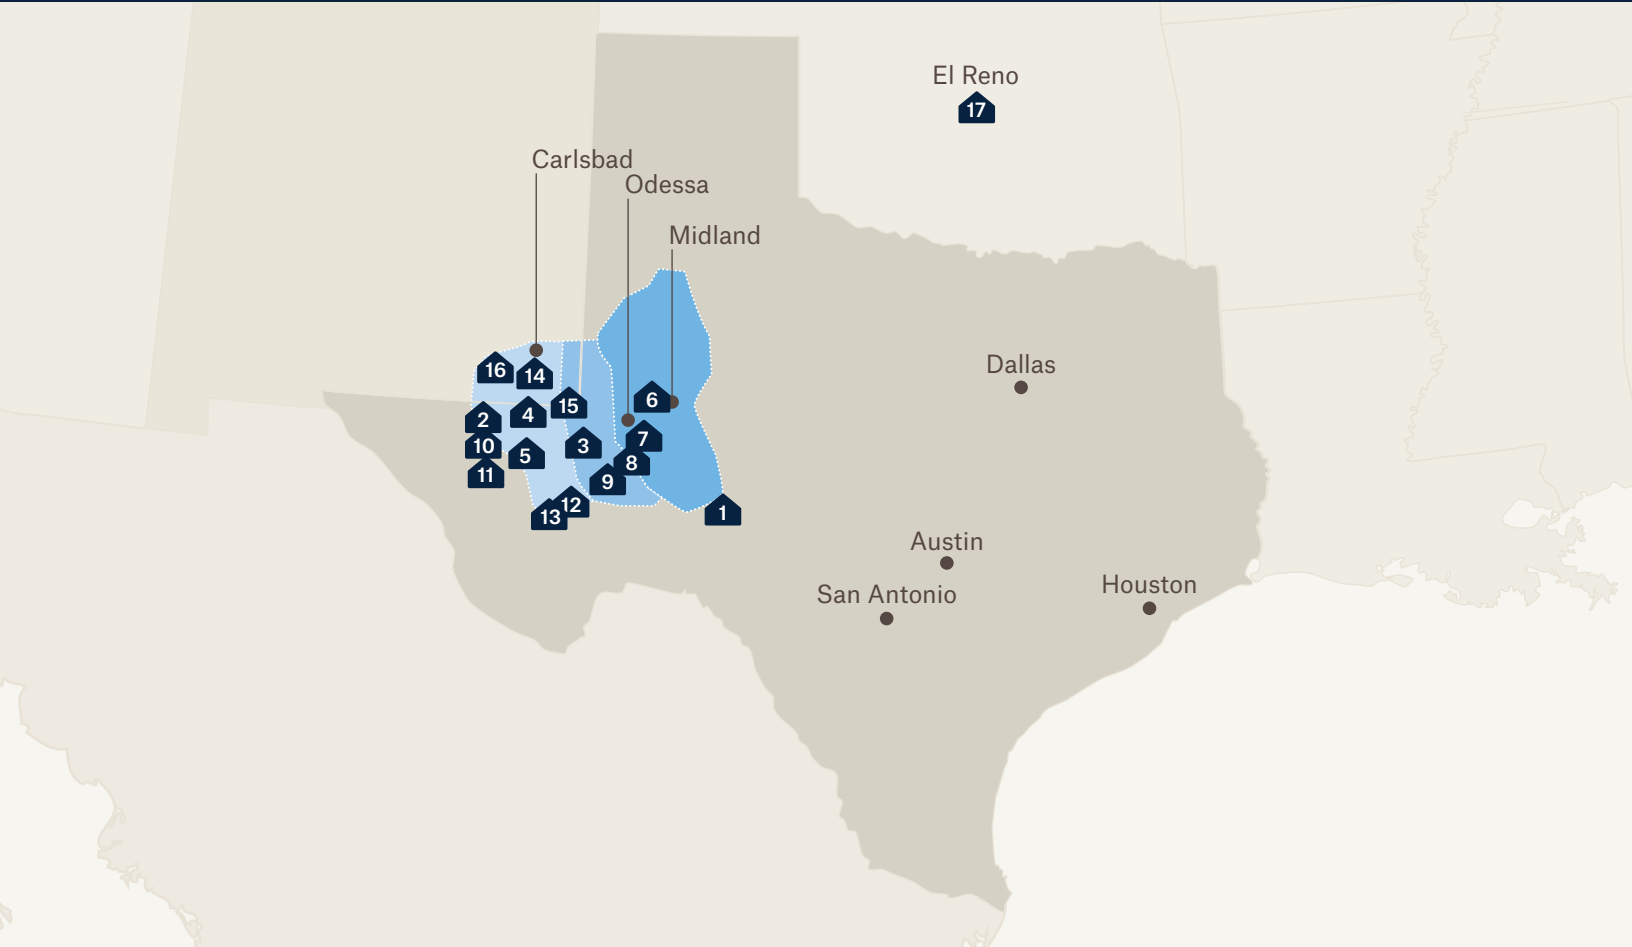

# SEVEN RIVERS LODGE

Beds

500

Location

3201 Boyd Drive  
Carlsbad, NM 88220

# THE LARGEST NETWORK OF TURNKEY WORKFORCE LODGING IN THE U.S. AND PERMIAN BASIN

## NEW MEXICO

14. Carlsbad Lodge
15. Jal Lodge
16. Seven Rivers Lodge

## OKLAHOMA

17. El Reno Lodge