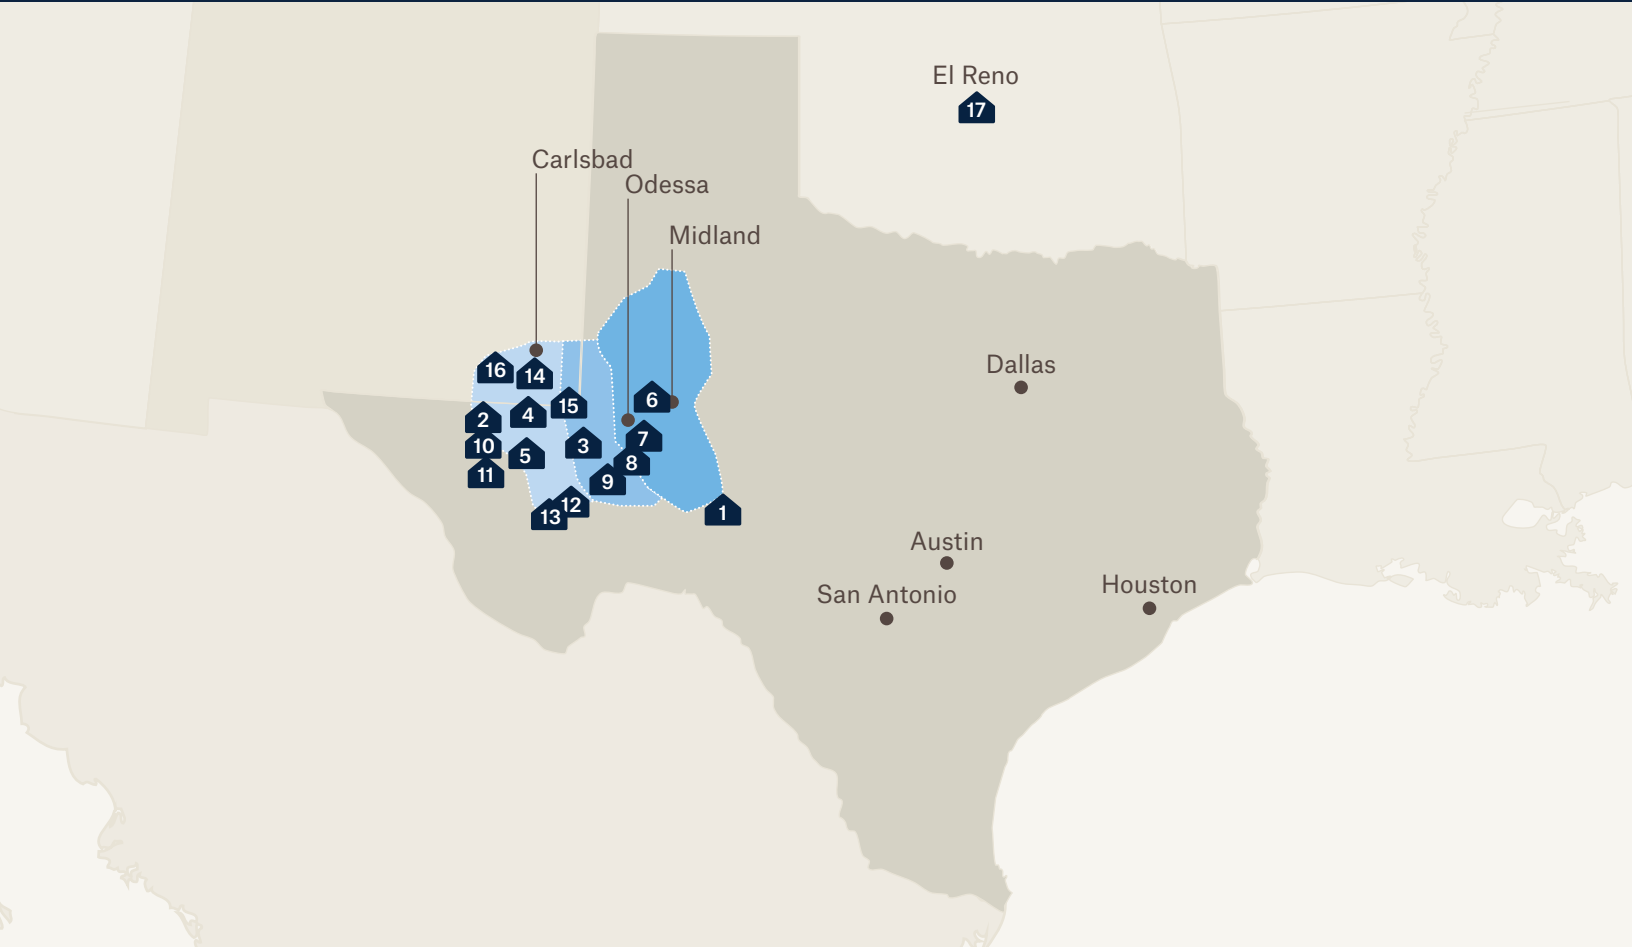


PECOS LODGE NORTH

Rooms

815

Location

2310 S. Teague
Pecos, TX 79772

Beds

982

Types of Beds

THE LARGEST NETWORK OF TURNKEY WORKFORCE LODGING IN THE U.S. AND PERMIAN BASIN

REST ASSURED

At Target Hospitality, we work to help our customers throughout the world achieve their full potential. We know that keeping your workers safe, comfortable and well fed is what keeps things going. That is why Target Hospitality provides an experience that keeps your workforce not just on the job but on the ball.

TEXAS

1. Barnhart Lodge
2. Delaware Orla Lodge
3. Kermit Lodge
4. Mentone Skillman Station
5. Mentone Wolf Lodge
6. Midland Lodge
7. Odessa Lodge East
8. Odessa Lodge FTSI
9. Odessa Lodge West
10. Orla Lodge North
11. Orla Lodge South
12. Pecos Lodge North
13. Pecos Lodge South

NEW MEXICO

14. Carlsbad Lodge
15. Jal Lodge
16. Seven Rivers Lodge

OKLAHOMA

17. El Reno Lodge