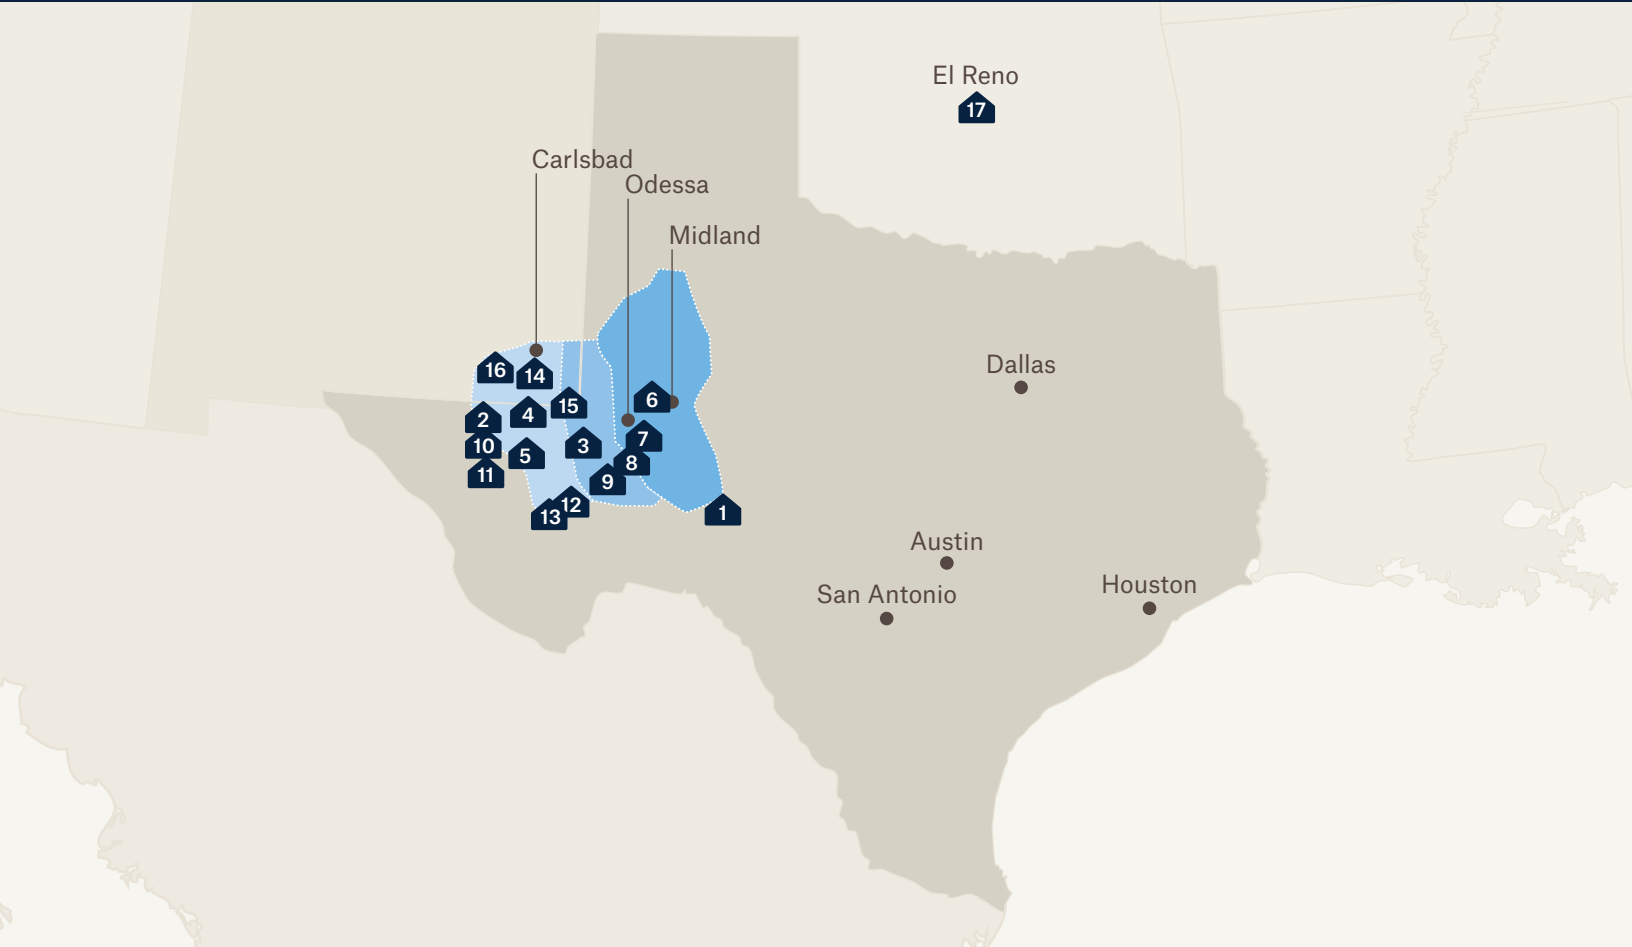


ODESSA FTSI LODGE

Rooms

212

Location

986 S Maurice Road
Odessa, TX 79763

Beds

212

Types of Beds

THE LARGEST NETWORK OF TURNKEY WORKFORCE LODGING IN THE U.S. AND PERMIAN BASIN

REST ASSURED

At Target Hospitality, we work to help our customers throughout the world achieve their full potential. We know that keeping your workers safe, comfortable and well fed is what keeps things going. That is why Target Hospitality provides an experience that keeps your workforce not just on the job but on the ball.

TEXAS

1. Barnhart Lodge
2. Delaware Orla Lodge
3. Kermit Lodge
4. Mentone Skillman Station
5. Mentone Wolf Lodge
6. Midland Lodge
7. Odessa Lodge East
8. Odessa Lodge FTSI
9. Odessa Lodge West
10. Orla Lodge North
11. Orla Lodge South
12. Pecos Lodge North
13. Pecos Lodge South

NEW MEXICO

14. Carlsbad Lodge
15. Jal Lodge
16. Seven Rivers Lodge

OKLAHOMA

17. El Reno Lodge