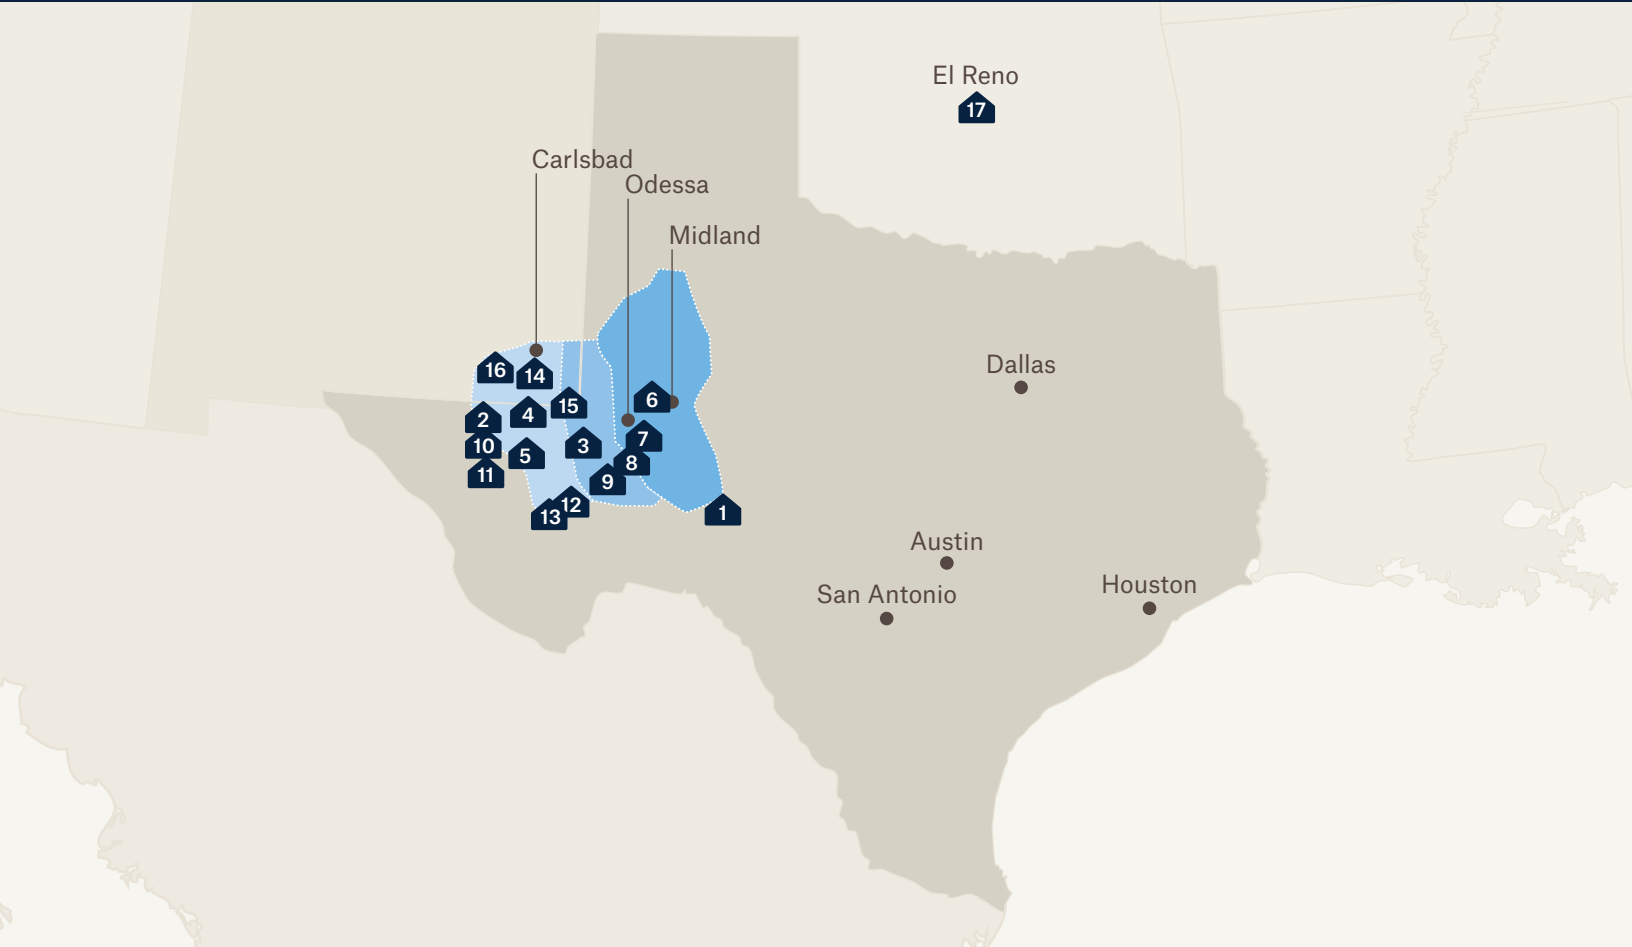

# THE LARGEST NETWORK OF TURNKEY WORKFORCE LODGING IN THE U.S. AND PERMIAN BASIN