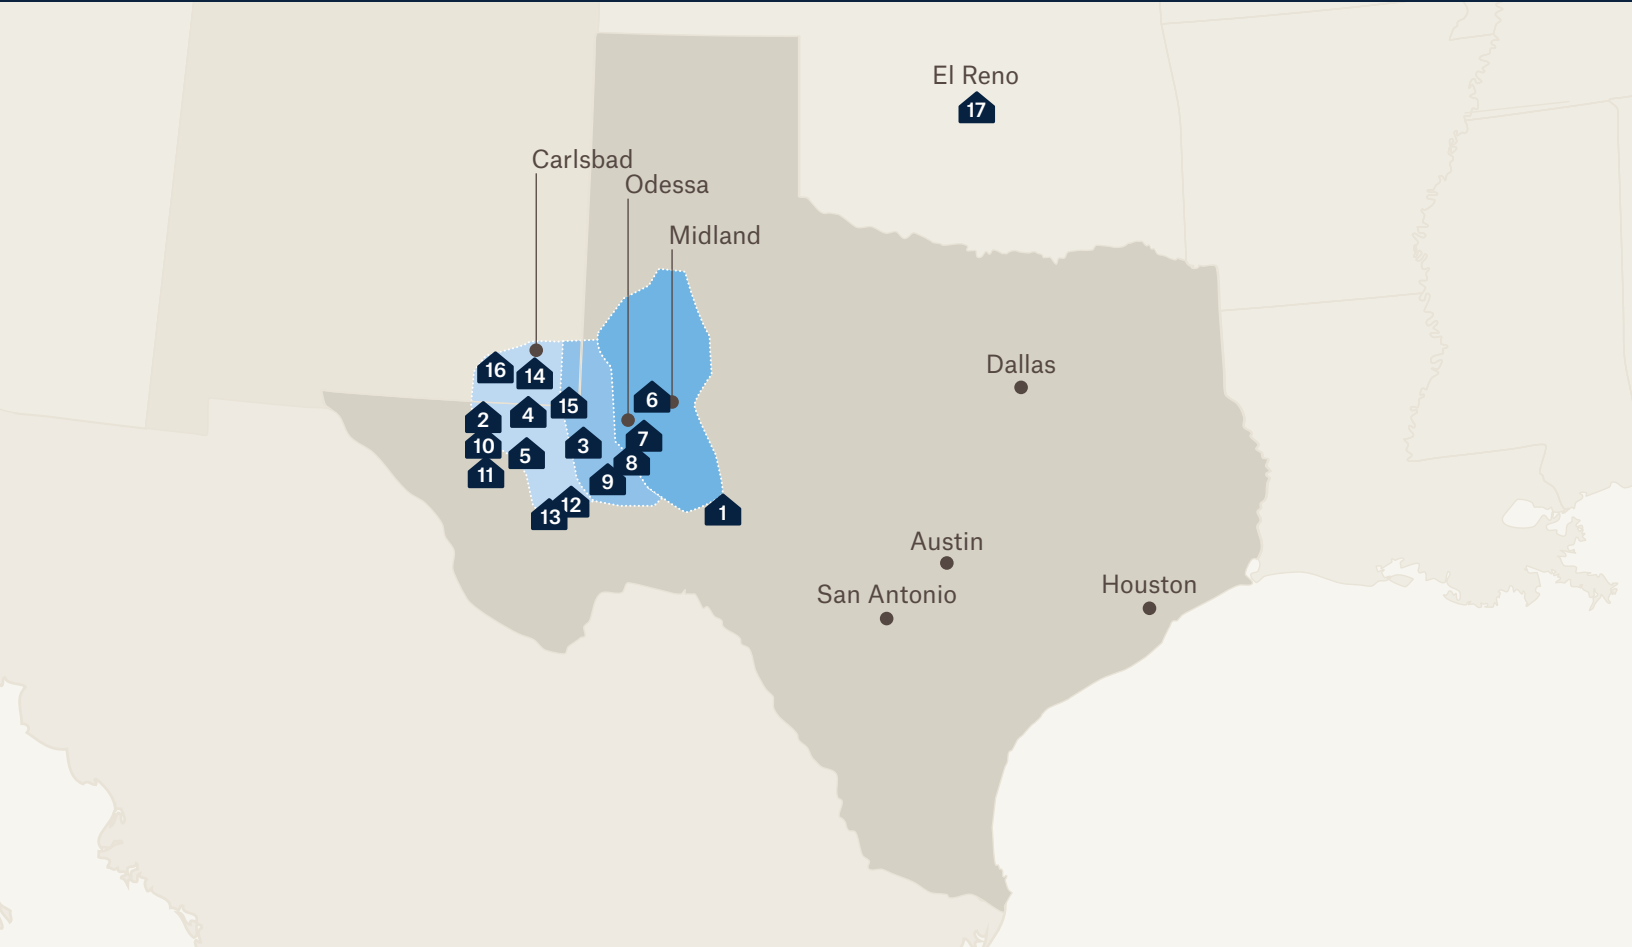

THE LARGEST NETWORK OF TURNKEY WORKFORCE LODGING IN THE U.S. AND PERMIAN BASIN

REST ASSURED

At Target Hospitality, we work to help our customers throughout the world achieve their full potential. We know that keeping your workers safe, comfortable and well fed is what keeps things going. That is why Target Hospitality provides an experience that keeps your workforce not just on the job but on the ball.

TEXAS

1. Barnhart Lodge
2. Delaware Orla Lodge
3. Kermit Lodge
4. Mentone Skillman Station
5. Mentone Wolf Lodge
6. Midland Lodge
7. Odessa Lodge East
8. Odessa Lodge FTSI
9. Odessa Lodge West
10. Orla Lodge North
11. Orla Lodge South
12. Pecos Lodge North
13. Pecos Lodge South

NEW MEXICO

14. Carlsbad Lodge
15. Jal Lodge
16. Seven Rivers Lodge

OKLAHOMA

17. El Reno Lodge