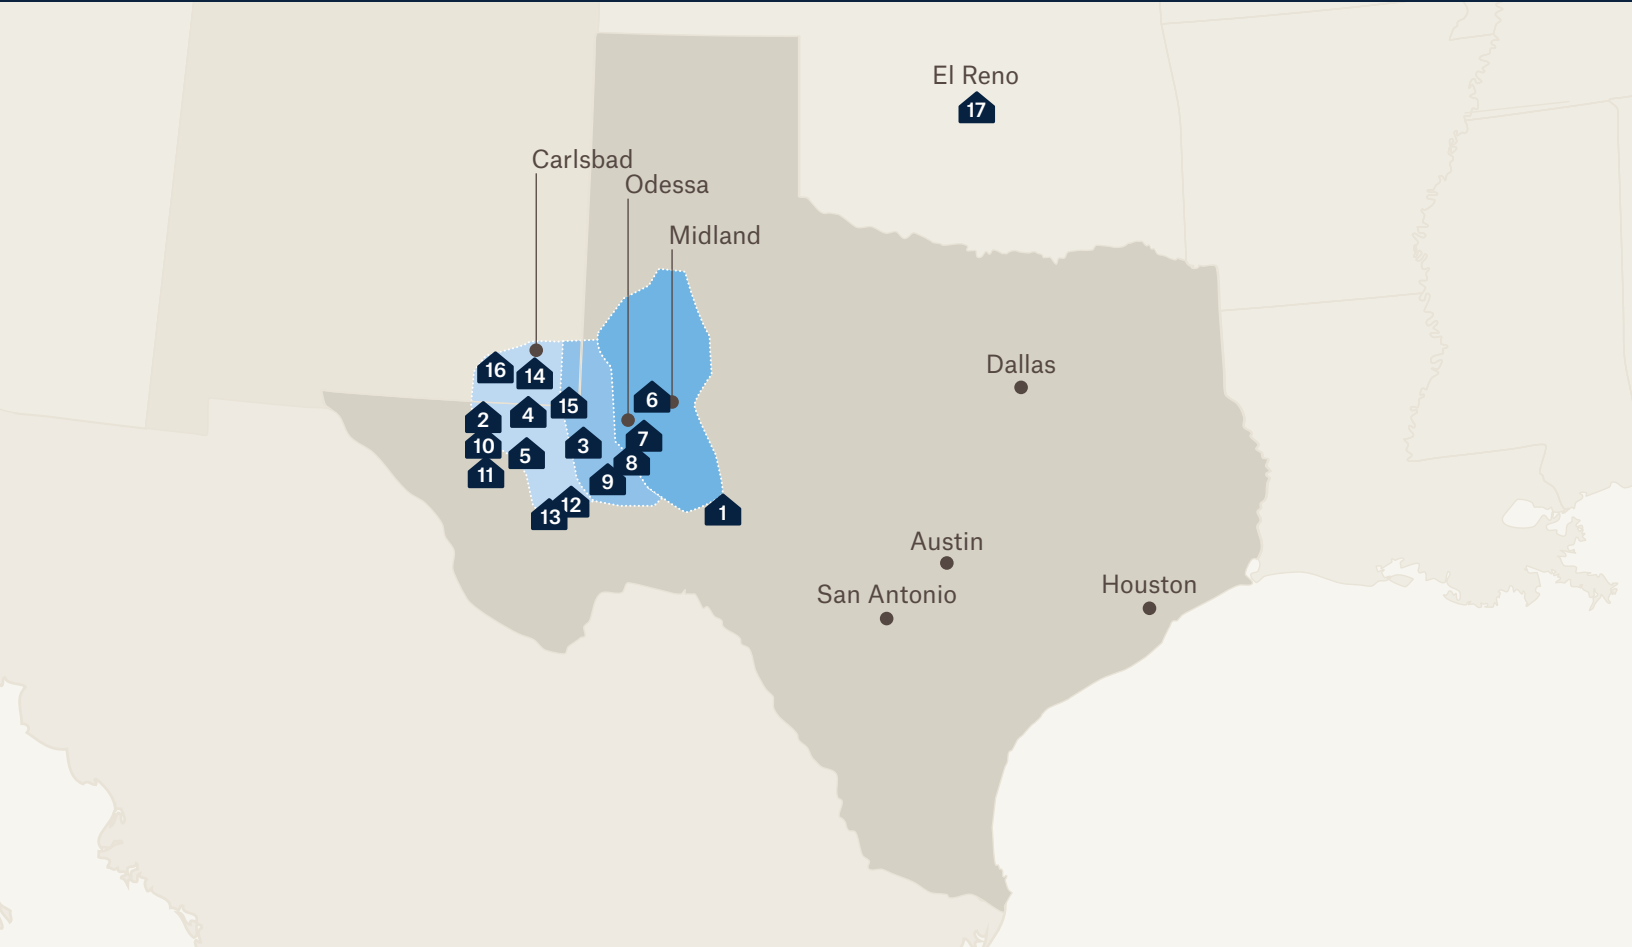


KERMIT LODGE

Rooms

126

Location

549 E Highway 115
Kermit TX 79745

Beds

226

Types of Beds

THE LARGEST NETWORK OF TURNKEY WORKFORCE LODGING IN THE U.S. AND PERMIAN BASIN

REST ASSURED

At Target Hospitality, we work to help our customers throughout the world achieve their full potential. We know that keeping your workers safe, comfortable and well fed is what keeps things going. That is why Target Hospitality provides an experience that keeps your workforce not just on the job but on the ball.

TEXAS

1. Barnhart Lodge
2. Delaware Orla Lodge
3. Kermit Lodge
4. Mentone Skillman Station
5. Mentone Wolf Lodge
6. Midland Lodge
7. Odessa Lodge East
8. Odessa Lodge FTSI
9. Odessa Lodge West
10. Orla Lodge North
11. Orla Lodge South
12. Pecos Lodge North
13. Pecos Lodge South

NEW MEXICO

14. Carlsbad Lodge
15. Jal Lodge
16. Seven Rivers Lodge

OKLAHOMA

17. El Reno Lodge