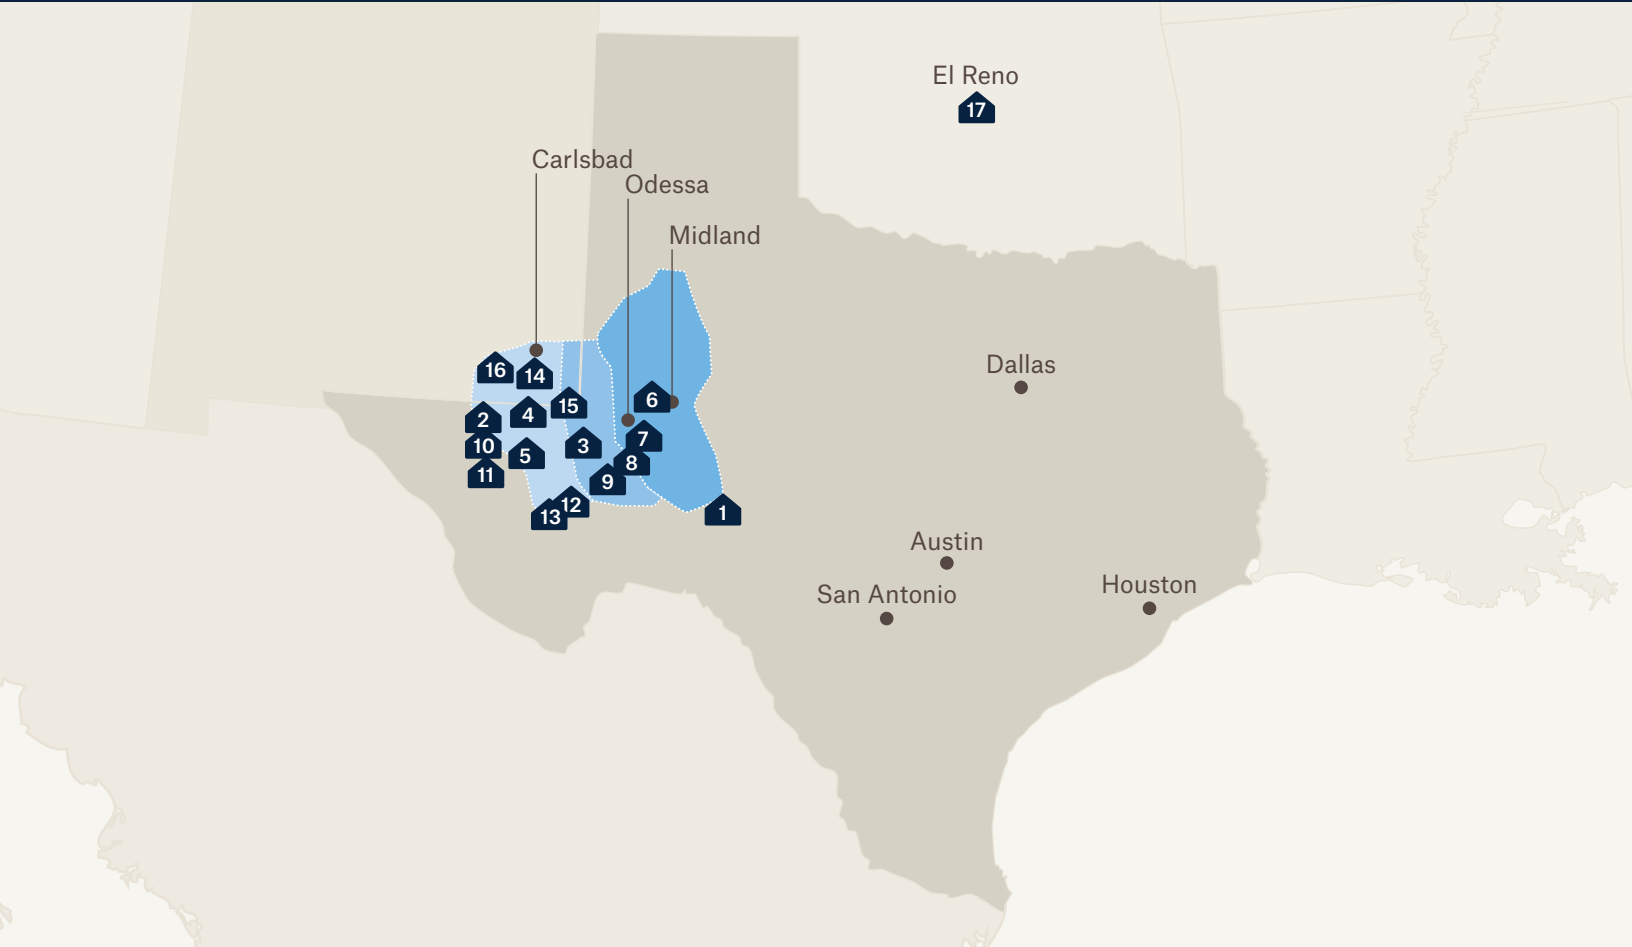

# THE LARGEST NETWORK OF TURNKEY WORKFORCE LODGING IN THE U.S. AND PERMIAN BASIN

## NEW MEXICO

14. Carlsbad Lodge
15. Jal Lodge
16. Seven Rivers Lodge

## OKLAHOMA

17. El Reno Lodge