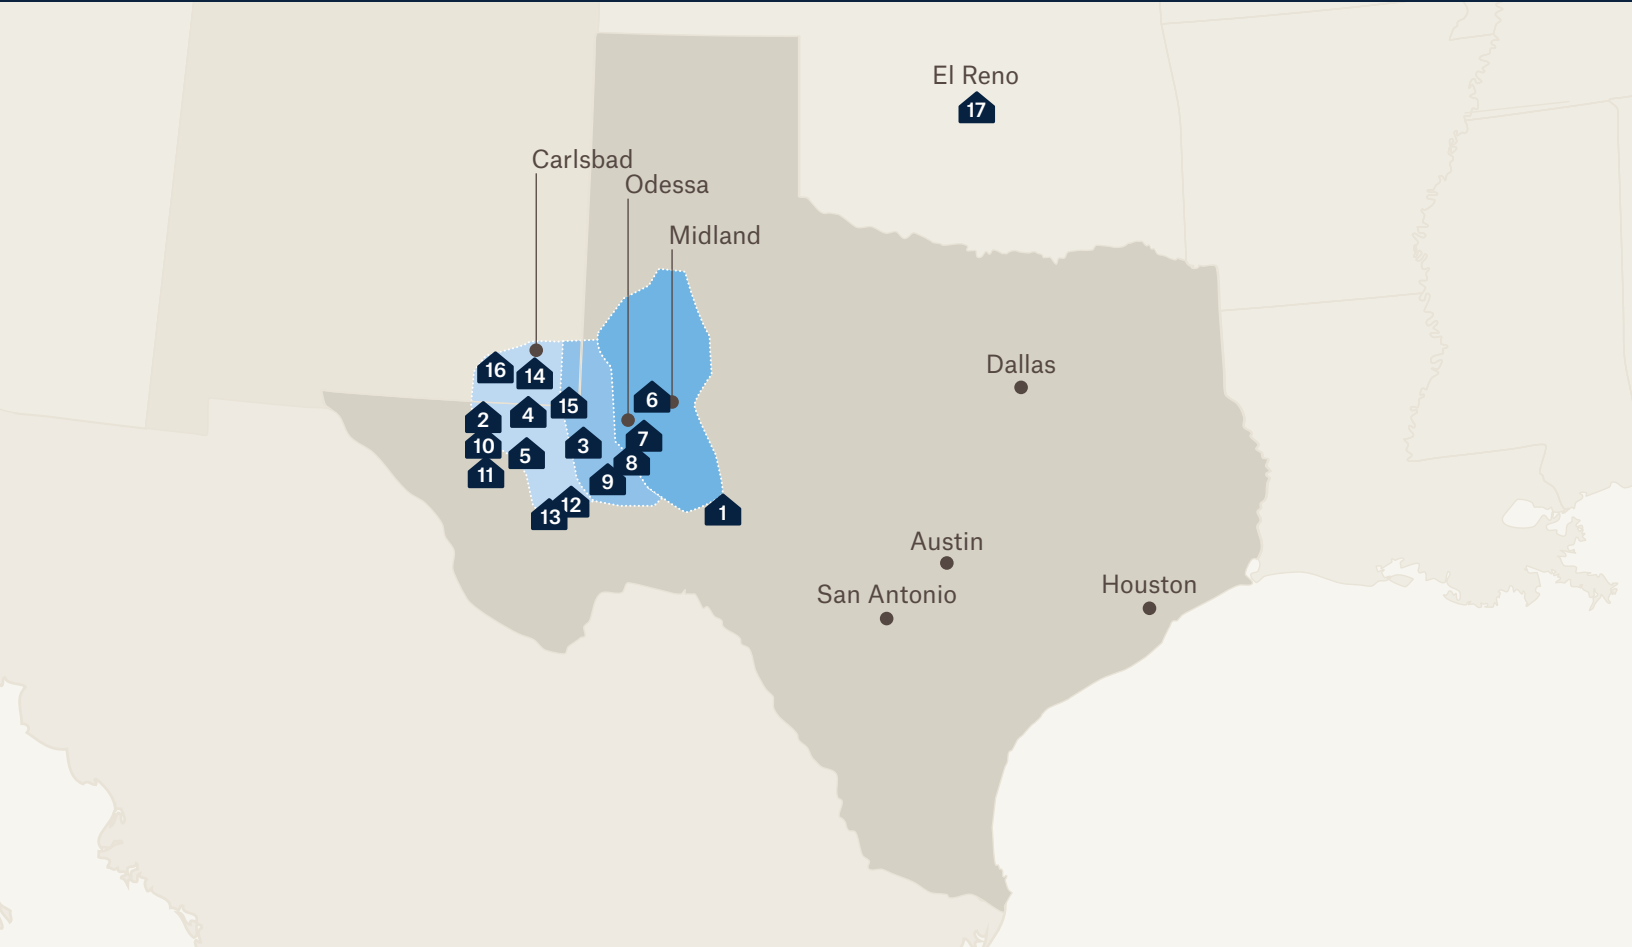


EL RENO LODGE

Rooms

345

Location

1621 Babcock Drive
El Reno, OK 73036

Beds

458

Types of Beds

THE LARGEST NETWORK OF TURNKEY WORKFORCE LODGING IN THE U.S. AND PERMIAN BASIN

REST ASSURED

At Target Hospitality, we work to help our customers throughout the world achieve their full potential. We know that keeping your workers safe, comfortable and well fed is what keeps things going. That is why Target Hospitality provides an experience that keeps your workforce not just on the job but on the ball.

TEXAS

1. Barnhart Lodge
2. Delaware Orla Lodge
3. Kermit Lodge
4. Mentone Skillman Station
5. Mentone Wolf Lodge
6. Midland Lodge
7. Odessa Lodge East
8. Odessa Lodge FTSI
9. Odessa Lodge West
10. Orla Lodge North
11. Orla Lodge South
12. Pecos Lodge North
13. Pecos Lodge South

NEW MEXICO

14. Carlsbad Lodge
15. Jal Lodge
16. Seven Rivers Lodge

OKLAHOMA

17. El Reno Lodge