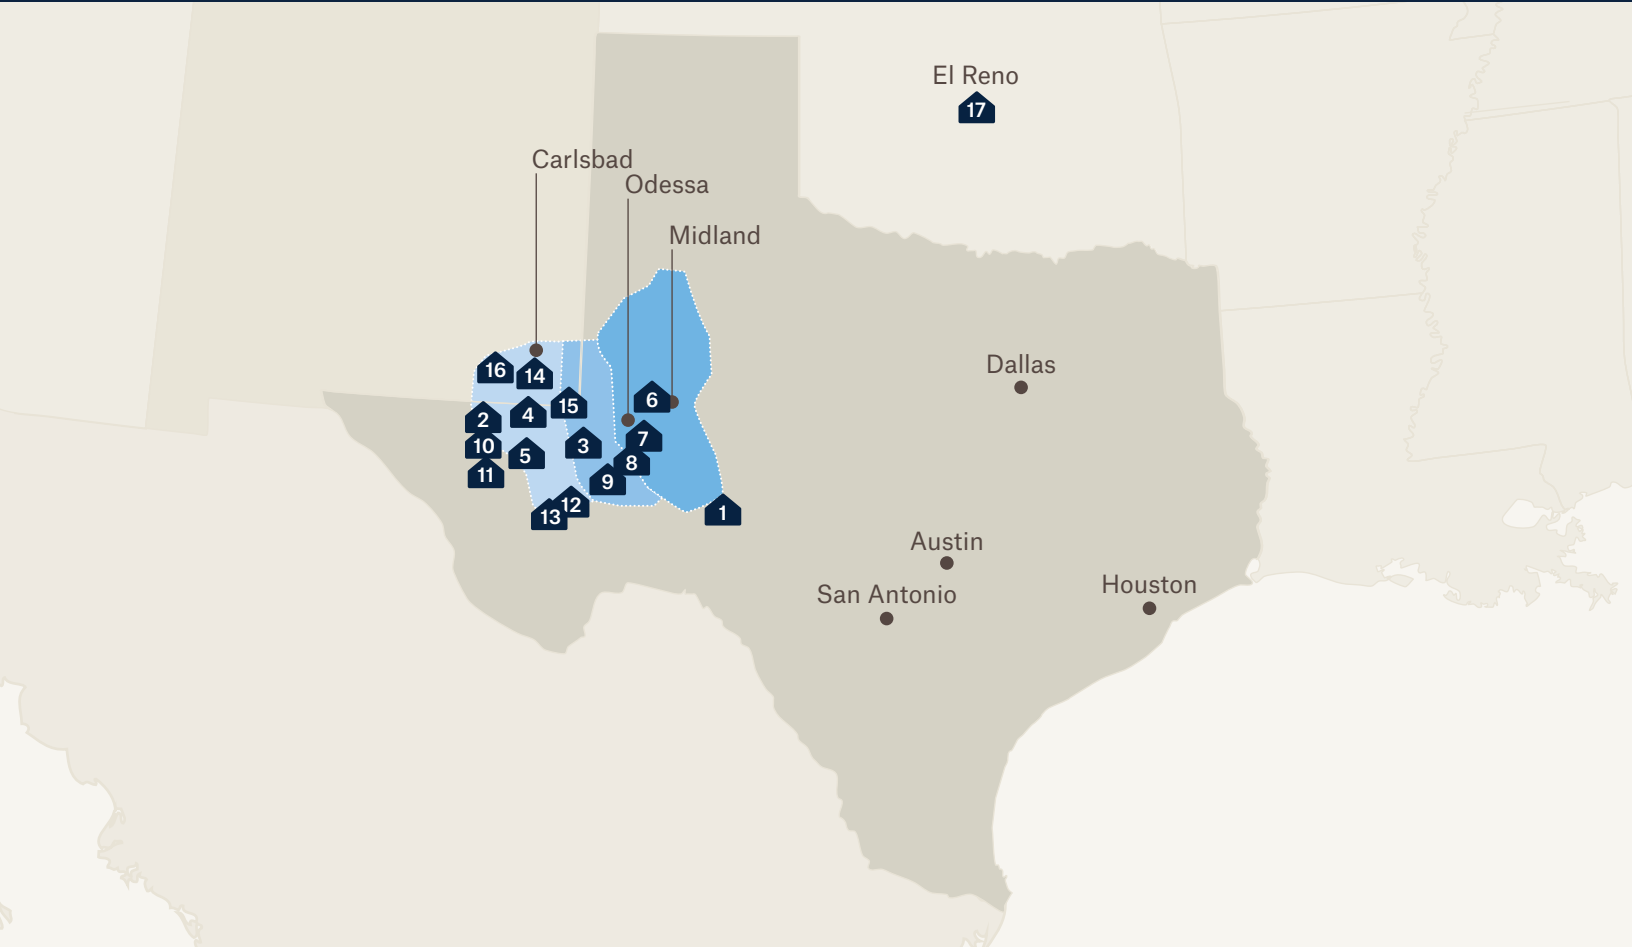


DELAWARE ORLA LODGE

Rooms

425

Location

4281 US Highway 285 N
Orla, TX 79770

Beds

465

Types of Beds

THE LARGEST NETWORK OF TURNKEY WORKFORCE LODGING IN THE U.S. AND PERMIAN BASIN

REST ASSURED

At Target Hospitality, we work to help our customers throughout the world achieve their full potential. We know that keeping your workers safe, comfortable and well fed is what keeps things going. That is why Target Hospitality provides an experience that keeps your workforce not just on the job but on the ball.

TEXAS

1. Barnhart Lodge
2. Delaware Orla Lodge
3. Kermit Lodge
4. Mentone Skillman Station
5. Mentone Wolf Lodge
6. Midland Lodge
7. Odessa Lodge East
8. Odessa Lodge FTSI
9. Odessa Lodge West
10. Orla Lodge North
11. Orla Lodge South
12. Pecos Lodge North
13. Pecos Lodge South

NEW MEXICO

14. Carlsbad Lodge
15. Jal Lodge
16. Seven Rivers Lodge

OKLAHOMA

17. El Reno Lodge