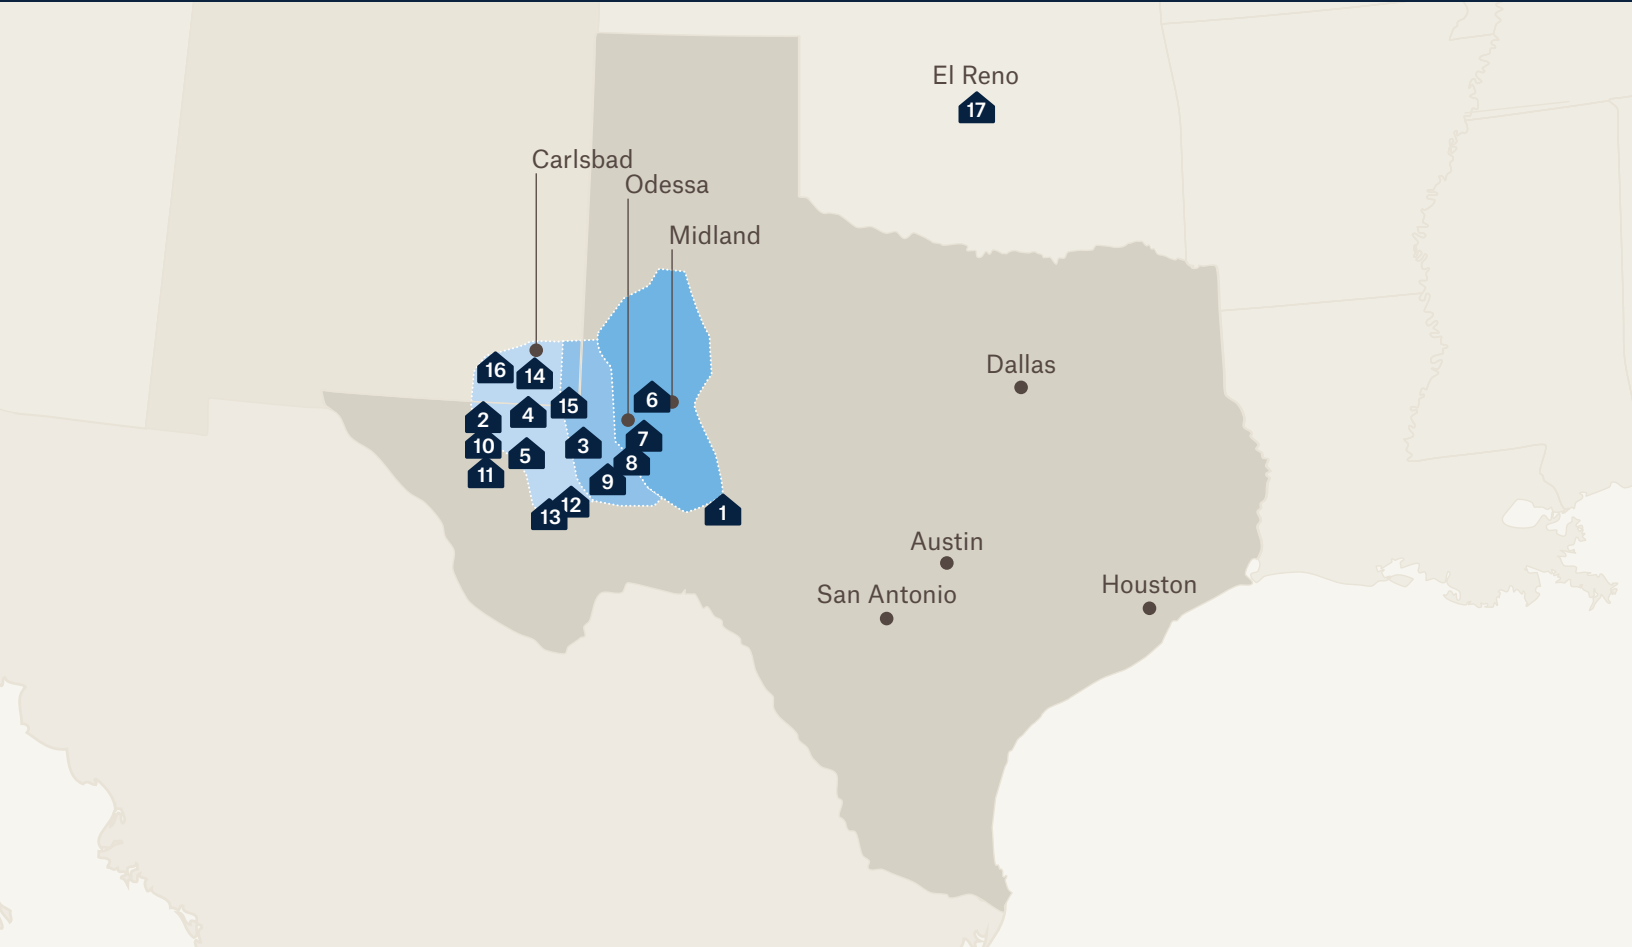


BARNHART LODGE

Rooms

96

Location

828 Texas Street
Barnhart, TX 76930

Beds

192

Types of Beds

THE LARGEST NETWORK OF TURNKEY WORKFORCE LODGING IN THE U.S. AND PERMIAN BASIN

REST ASSURED

At Target Hospitality, we work to help our customers throughout the world achieve their full potential. We know that keeping your workers safe, comfortable and well fed is what keeps things going. That is why Target Hospitality provides an experience that keeps your workforce not just on the job but on the ball.

TEXAS

1. Barnhart Lodge
2. Delaware Orla Lodge
3. Kermit Lodge
4. Mentone Skillman Station
5. Mentone Wolf Lodge
6. Midland Lodge
7. Odessa Lodge East
8. Odessa Lodge FTSI
9. Odessa Lodge West
10. Orla Lodge North
11. Orla Lodge South
12. Pecos Lodge North
13. Pecos Lodge South

NEW MEXICO

14. Carlsbad Lodge
15. Jal Lodge
16. Seven Rivers Lodge

OKLAHOMA

17. El Reno Lodge