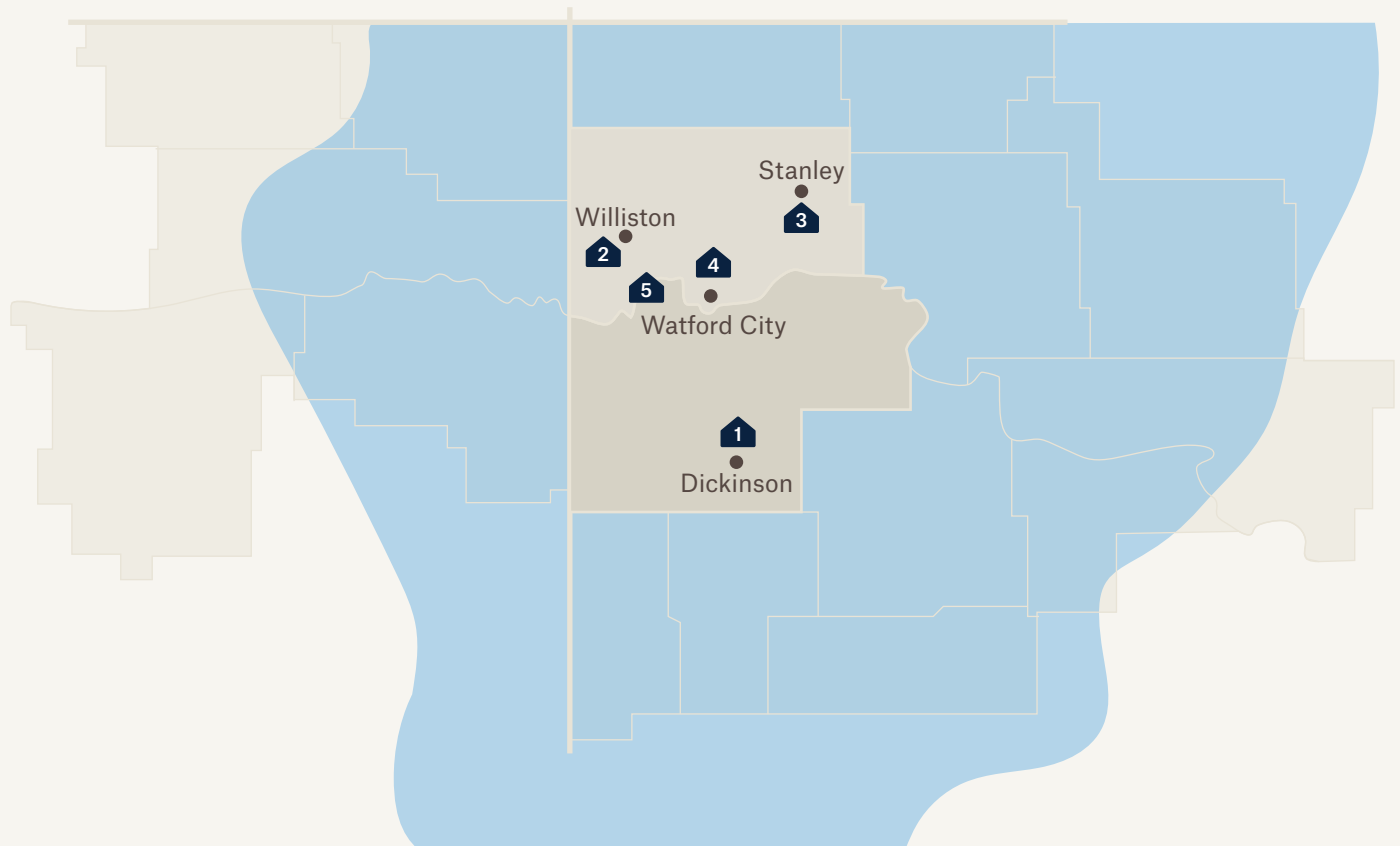

# WATFORD CITY LODGE

Beds

334

Location

2509 14th Street NW  
Watford City, ND · 58854

# THE LARGEST NETWORK OF TURNKEY WORKFORCE LODGING IN THE U.S. & THE BAKKEN

MONTANA

NORTH DAKOTA

## NORTH DAKOTA

1. Dunn County
2. Judson Lodge
3. Stanley Hotel
4. Watford City Lodge
5. Williams County Lodge